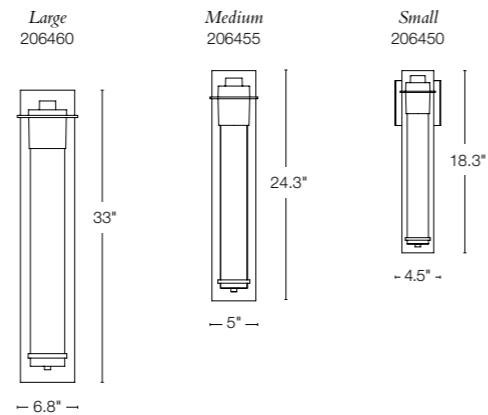

AIRIS SCONCES ARE AVAILABLE IN THREE SIZES AND FOUR FACE DESIGNS