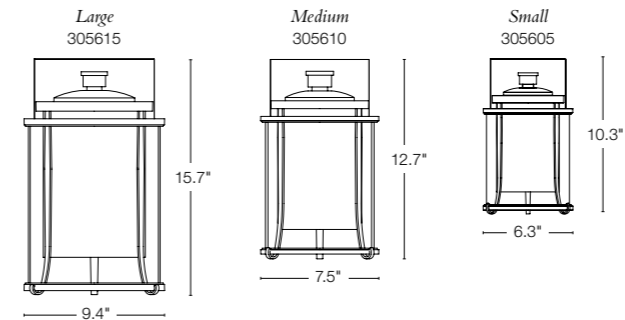

MERIDIAN SCONCE SIZES AVAILABLE