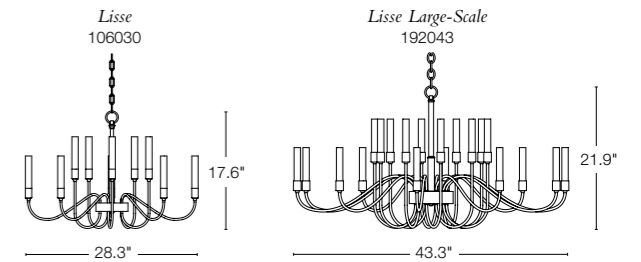

SIZE COMPARISON OF LISSE CHANDELIERS

LISSE - 106030
17.6" h x 28.3" dia - G9 halogen bulbs (10), 60W max / 25 W incl
SHOWN: SOFT GOLD FINISH / FROSTED GLASS