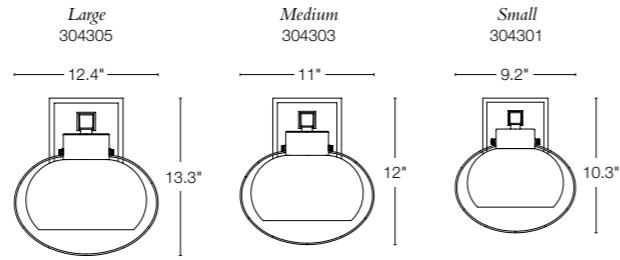

PORT SCONCE SIZES AVAILABLE