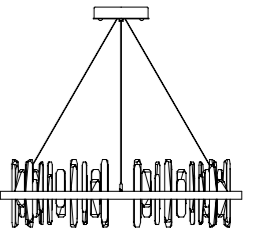

SOLITUDE CIRCULAR

Product	139915
Height	10.6"
Dia	38"
Bulb	dedicated LED

Shown in Gold