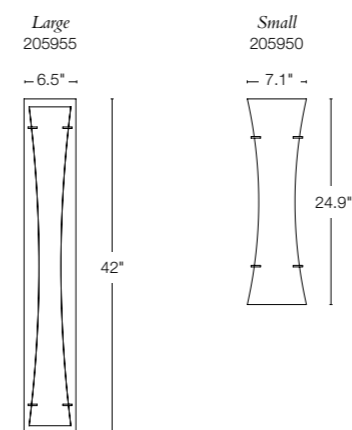

BENTO WALL SCONCE SIZES AVAILABLE

ONO • 217740
42" h x 6.5" w x 3.3" d - ADA - 21 W T5
SHOWN: BURNISHED STEEL FINISH / DECAF ACRYLIC