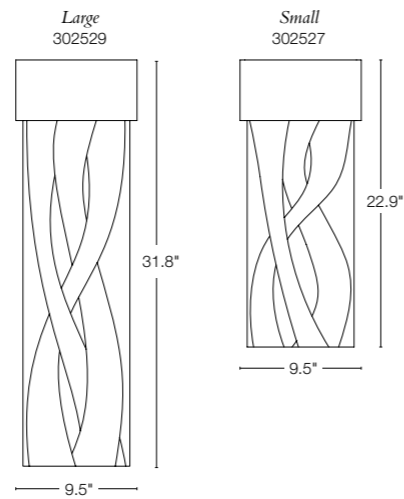

TRESS SCONCE SIZES AVAILABLE

RAINFALL • 302531 • ALUMINUM SCONCE
18.9" h x 6.6" w x 4" d • ADA • dedicated LED lamping
LARGE VERSION: 302503 • SHOWN: COASTAL BURNISHED STEEL FINISH