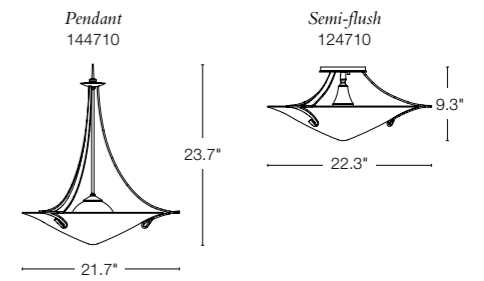

ANTASIA DESIGNS ARE AVAILABLE IN A PENDANT
AND A SEMI-FLUSH