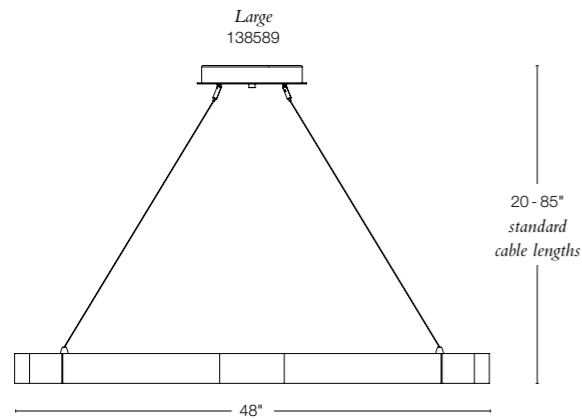

SIZE COMPARISON OF AURA LED PENDANTS