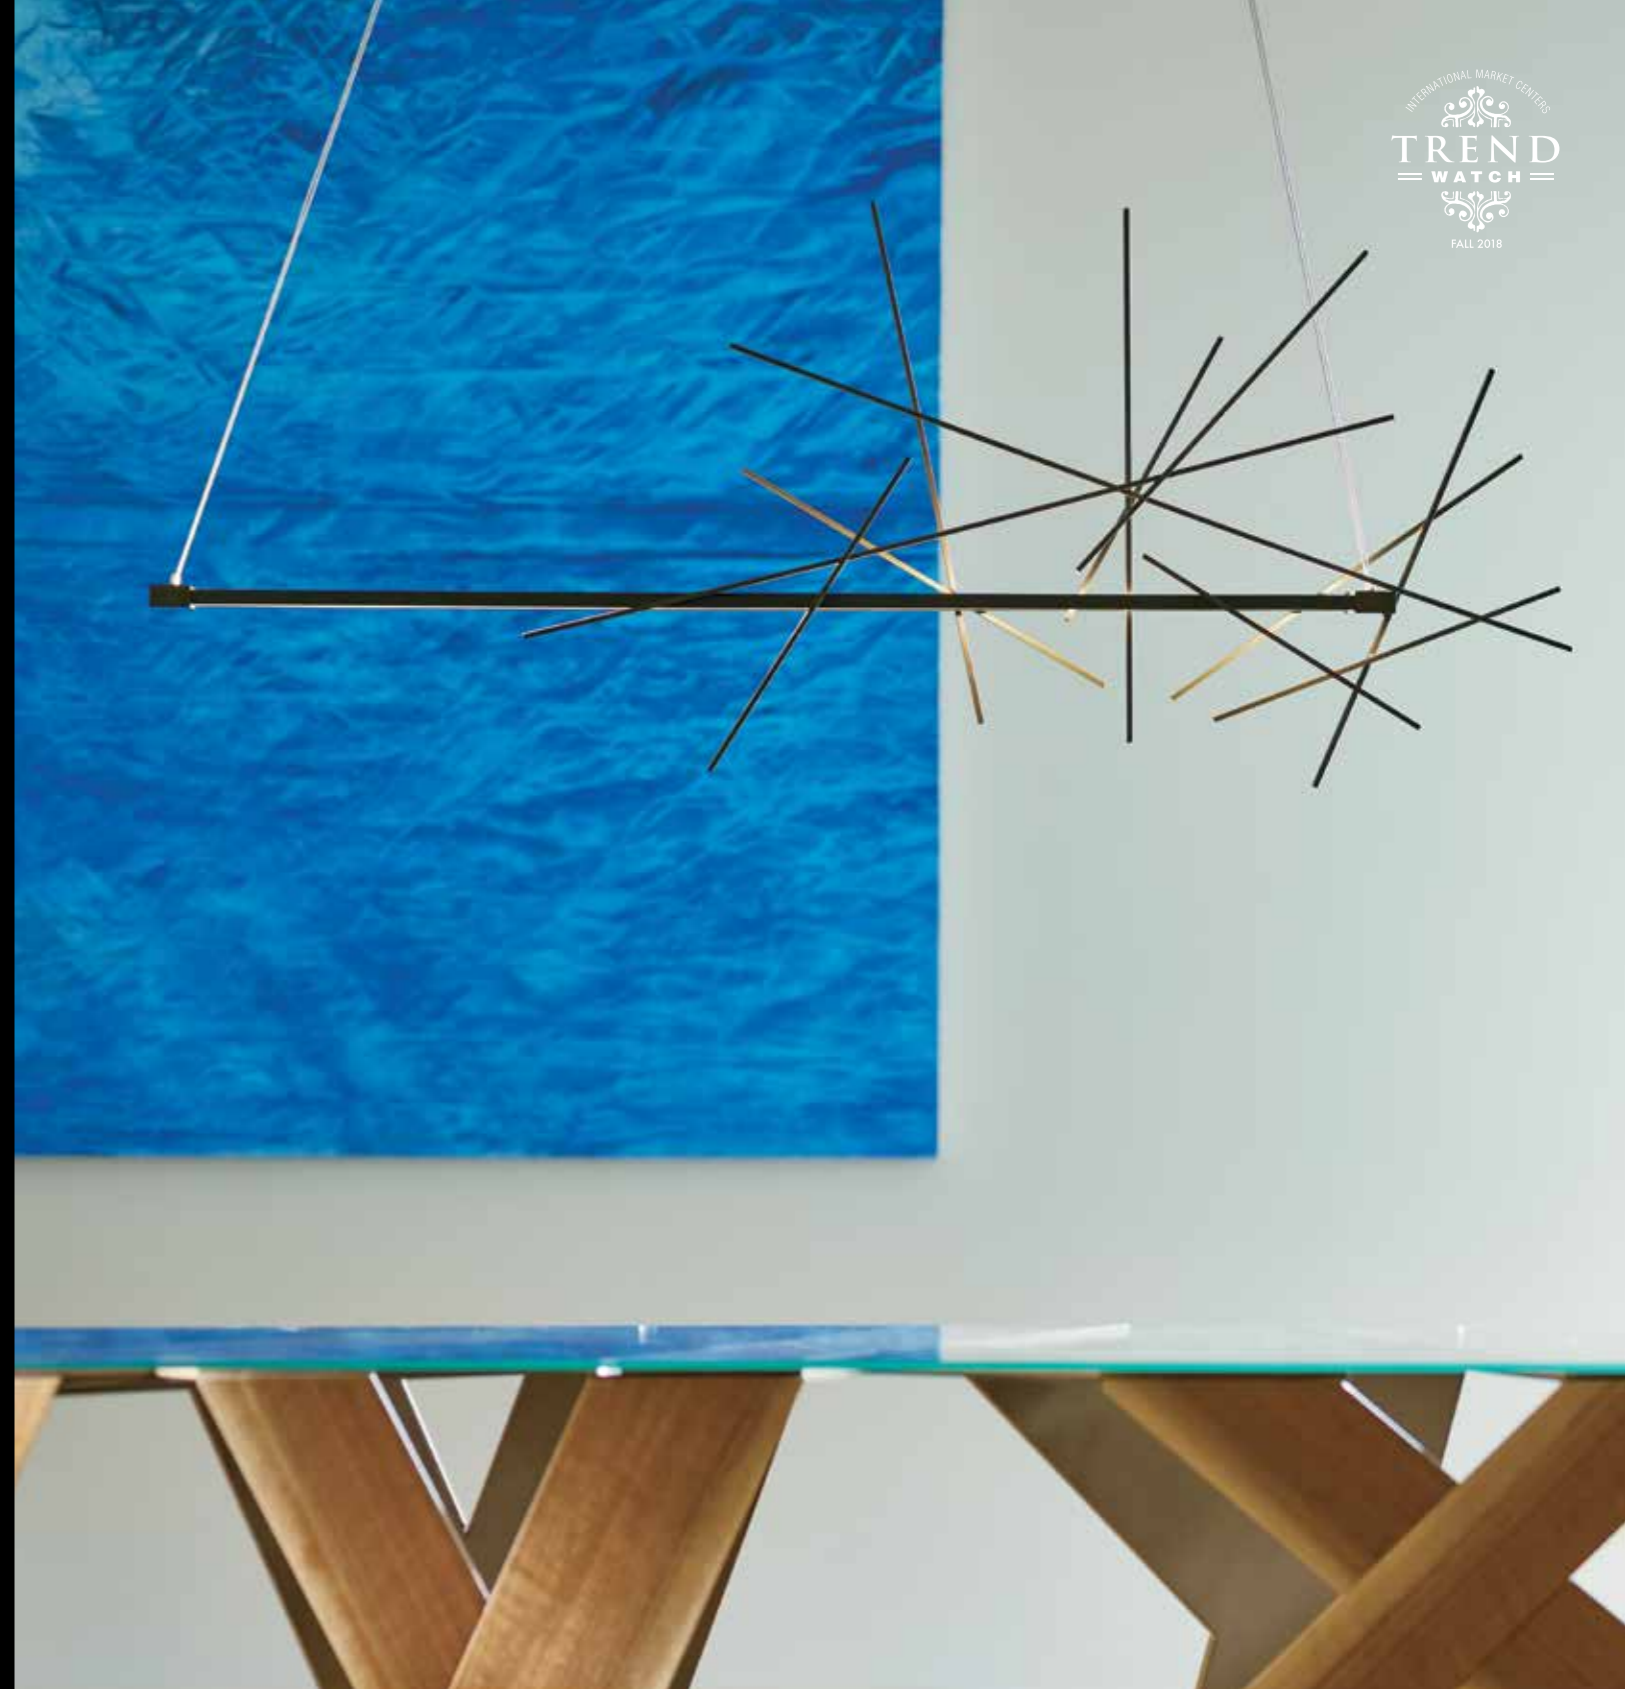

**DISQ LARGE** • 139713  
4.9" h x 23" dia • dedicated LED lighting  
SHOWN: BURNISHED STEEL FINISH / SPUN FROST FABRIC SHADE

left: **LILY** - 139812  
14.1" h x 41.1" w x 11.9" d - dedicated LED lamping  
SHOWN: VINTAGE PLATINUM FINISH W/ GLASS

SHOWN: DARK SMOKE FINISH W/ RED ELEMENTS

Delicate sculptural vines propagate leaves in your choice of steel or glass. The Lily brings bold botanical glamour into any environment.

**CASCADE** • 139778  
50.9" w x 5.6" d • dedicated LED lighting  
SHOWN: BRONZE FINISH