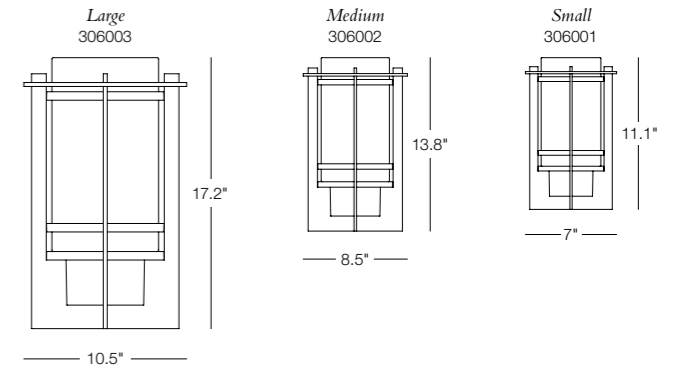

TOUROU SCONCE SIZES AVAILABLE

TOUROU MEDIUM • 306002 • ALUMINUM SCONCE
13.8" h x 8.5" w x 9.1" d • A19, 150W max
SHOWN: COASTAL BLACK FINISH / OPAL GLASS