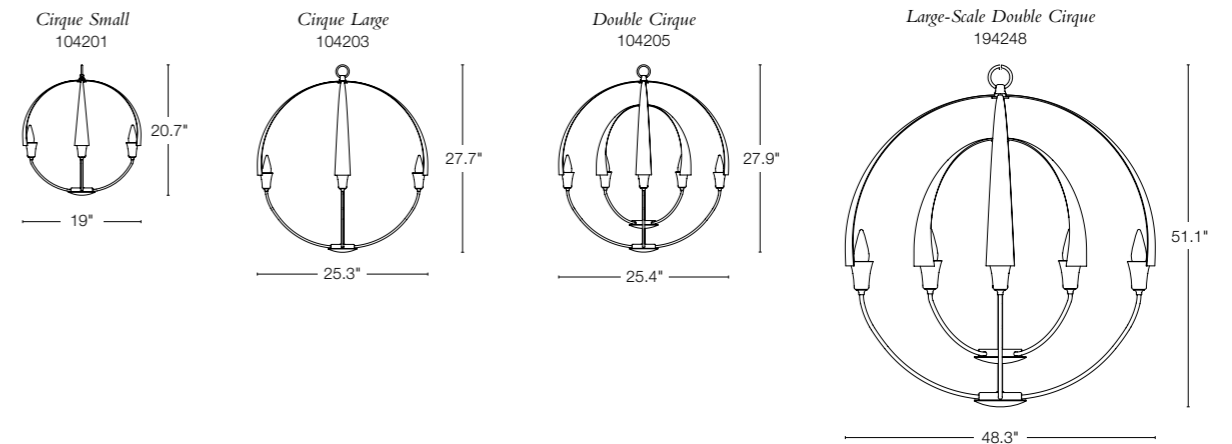

SIZE COMPARISON OF CIRQUE CHANDELIERS
All Cirque take Type B bulbs, 60 w max

left: **CIRQUE LARGE** - 104203
with 2 **CIRQUE SMALL** - 104201
SHOWN: DARK SMOKE FINISH