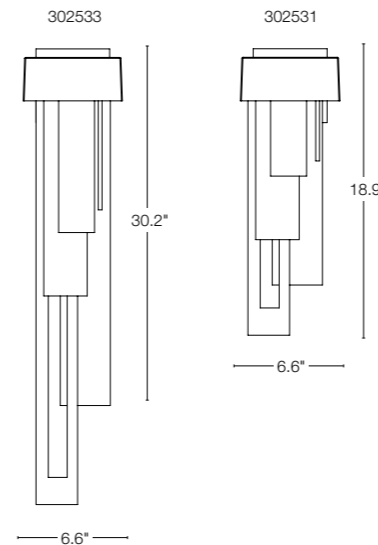

DIVERGENCE • 362015 • ALUMINUM PENDANT
54.2" dia • UL outdoor damp • A19 (6), 60W max
SHOWN: COASTAL BRONZE FINISH

RAINFALL SCONCE SIZES AVAILABLE

RAINFALL SCONCES ARE AVAILABLE IN RIGHT & LEFT DESIGNS

EDGE MEDIUM • 302560 • ALUMINUM SCONCE
20.3" h x 4.5" w x 4" d • ADA • dedicated LED lamping
SHOWN: COASTAL BURNISHED STEEL FINISH