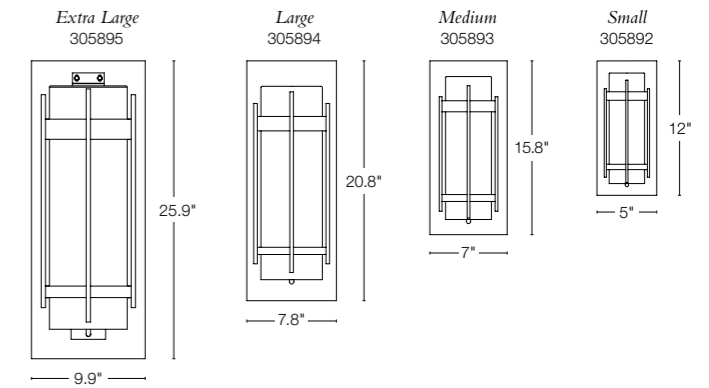

BANDED SCONCE SIZES AVAILABLE

BANDED MEDIUM • 305893 • ALUMINUM SCONCE
15.8" h x 7" w x 5.2" d • A19, 100W max (LED avail)
SHOWN: COASTAL DARK SMOKE FINISH / OPAL GLASS