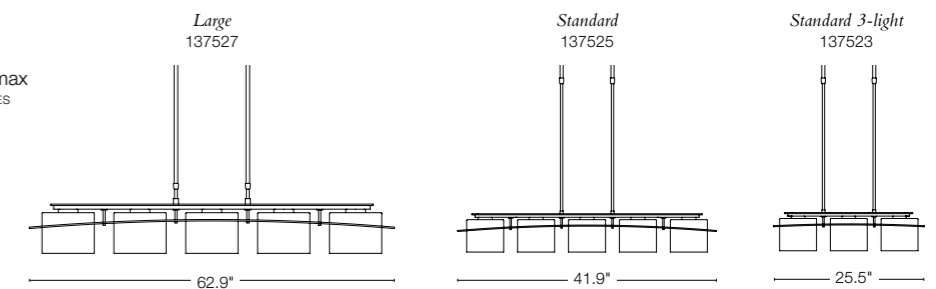

left: **OVAL MACKINTOSH LARGE** - 134328
17.3" h x 41" w x 13.8" d - A19 bulbs (2), 150W max
SHOWN: DARK SMOKE FINISH / OPAL GLASS OVAL BOWL

SIZE COMPARISON OF ARC ELLIPSE PENDANTS

ARC ELLIPSE - 137525
41.9" w x 5.25" d - A15 bulbs (5), 60W max
SHOWN: DARK SMOKE FINISH / OPAL GLASS OVAL TUBES
US PATENT D613,896 * FLUORESCENT AVAILABLE