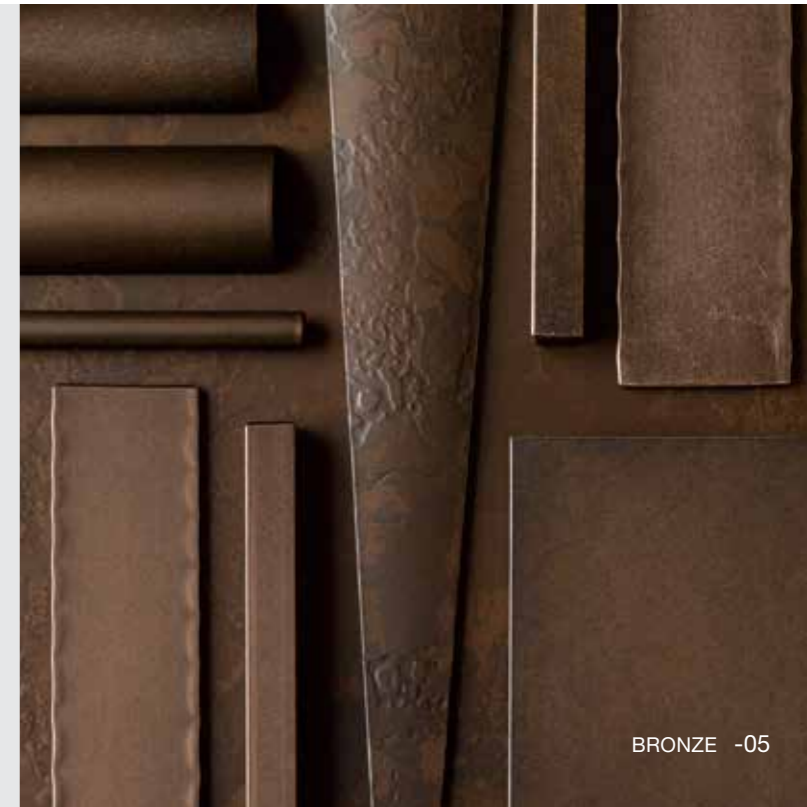

# TRANSLUCENT FINISHES

DARK SMOKE -07

Our translucent finishes show off the character and texture of the metal beneath...

BRONZE -05

BURNISHED STEEL -08

Powder coating is more resistant to impact, moisture, chemicals, and UV light than liquid paints...