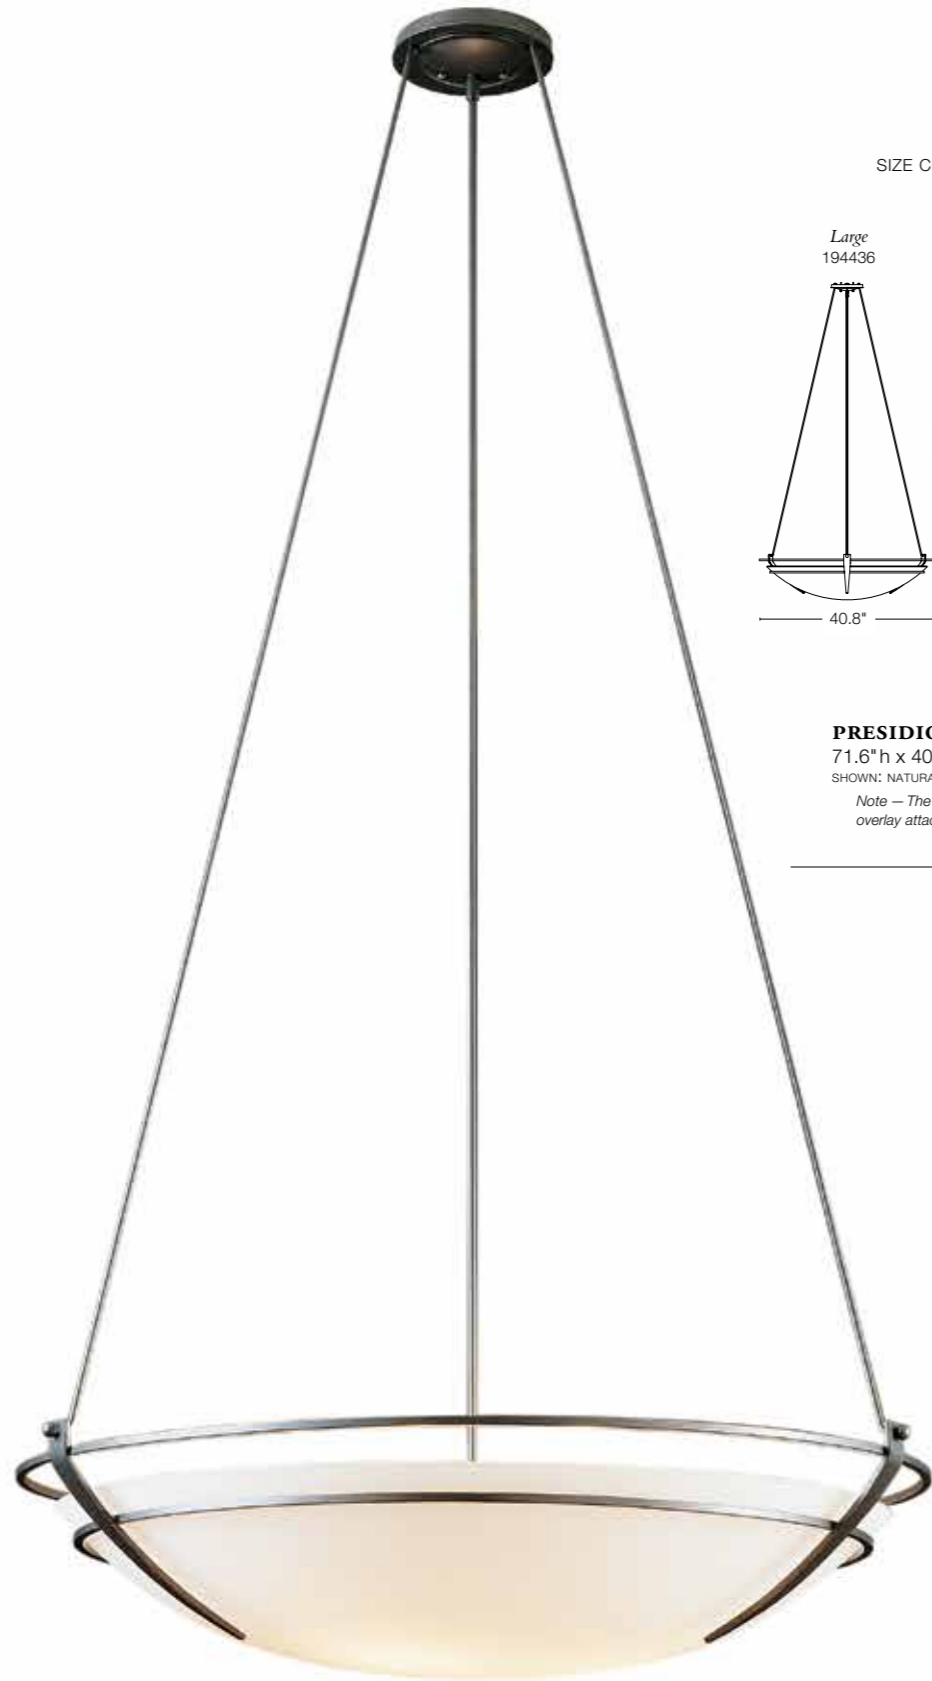

SIZE COMPARISON OF PRESIDIO TRYNE PENDANTS