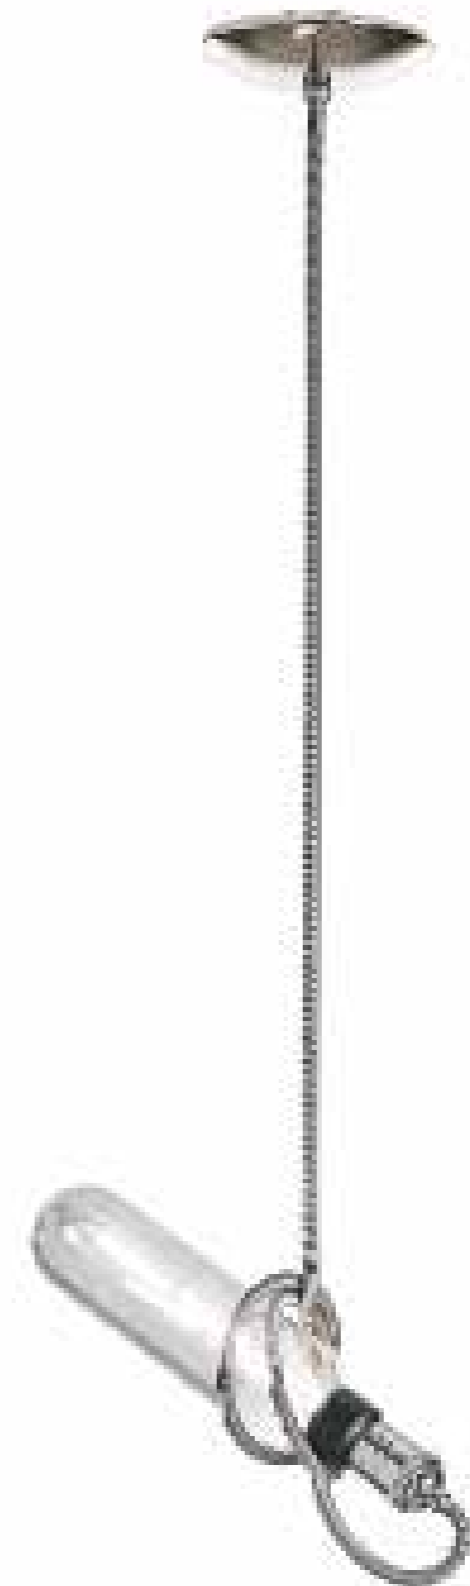

To be or knot to be?

**Knot Mini Pendant 151073**

63.3"H x 5"D - A-19 100W max

Three fixtures shown left, choose from 3 decorative LED bulbs.

Feel the love.  
Unity Pendant 137825  
18.9"H x 41.9"W x 8"D - A-15 bulbs (3), 60W max