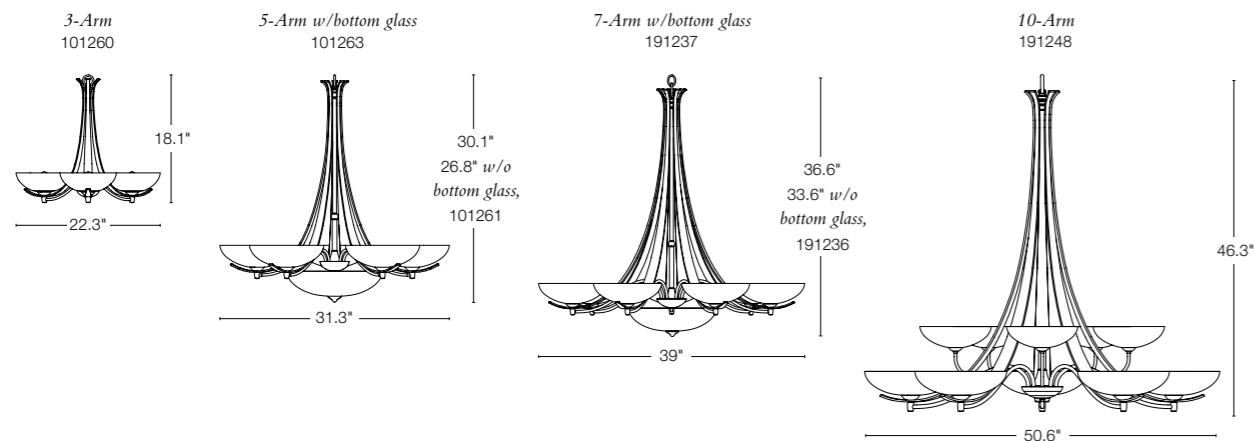

SIZE COMPARISON OF AEGIS CHANDELIERS

*Seeded Clear over
Opal glass tubes
option available*

FLORA - 103043
30.9" h x 23.1" dia - G9 halogen bulbs (6), 60W max, incl
SHOWN: DARK SMOKE FINISH / OPAL GLASS DOMES