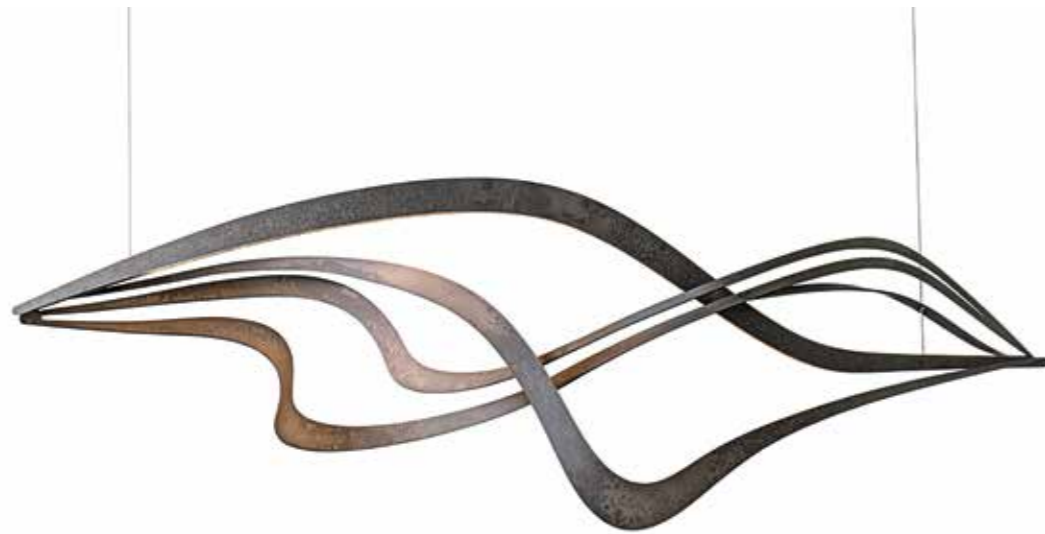

CROSSING WAVES

NEW CROSSING WAVES - 139905
13.3" h x 45" w x 9.1" d - dedicated LED lamping
SHOWN: DARK SMOKE FINISH