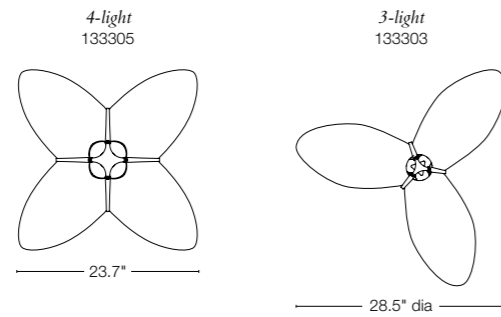

SIZE COMPARISON OF KIRIGAMI 3- AND 4-LIGHT PENDANTS