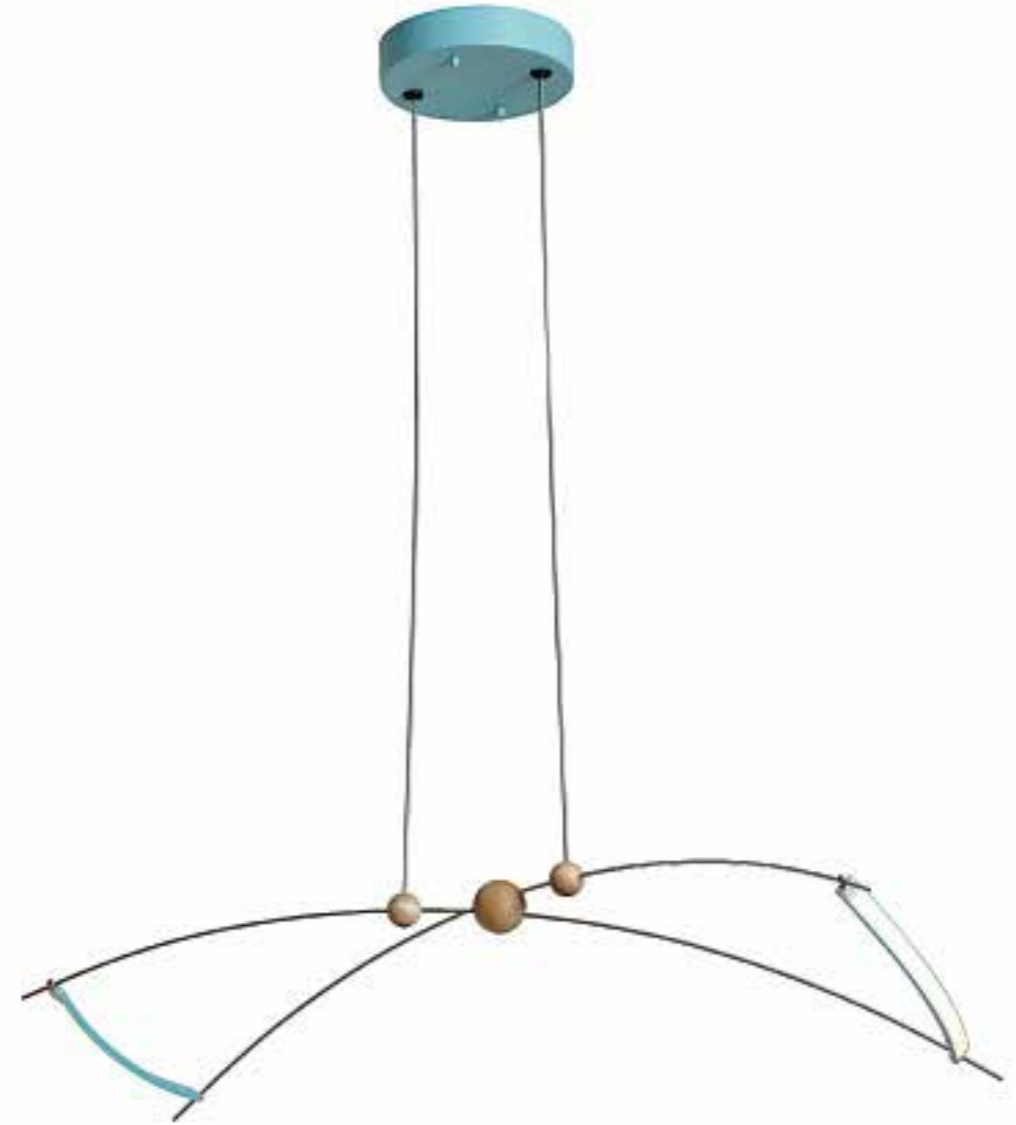

Resistance is futile.

Copernicus DOUBLE LED pendant 139815
14.8"H x 50.4"W x 17.6"D | dedicated LED lamping

Copernicus LED Pendant 151050
5.9"H x 27.2"W x 12.2"D | dedicated LED lamping