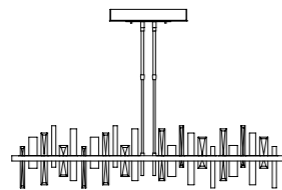

SOLITUDE PENDANT

Product 139738
Height 10.6"
OAH 38"-49.8"
Width 51.9"
Depth 5.3"
Bulb dedicated LED

Shown in Soft Gold

Product 207918
Height 10.6"
Width 26"
Depth 7.4"
Bulb dedicated LED

Shown in Vintage Platinum