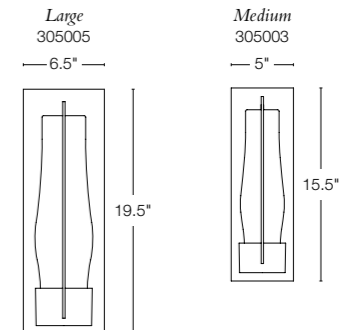

HARBOR SCONCE SIZES AVAILABLE