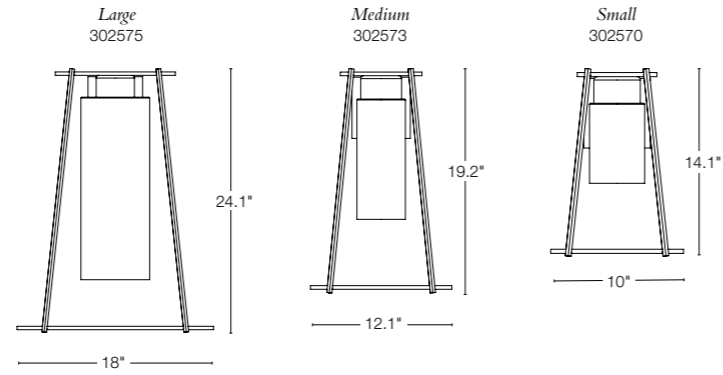

LOFT SCONCE SIZES AVAILABLE