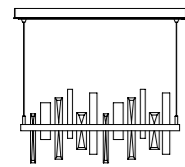

SOLITUDE PENDANT SMALL

Product 139734
Height 10.6"
OAH 18"-100"
Width 25.5"
Depth 5.3"
Bulb dedicated LED

Shown in Soft Gold