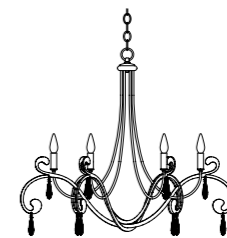

*& unexpected ways.*

NEW **STELLA**

Adorned with exquisite Crystals from Swarovski®, the Stella Chandelier delights with a glint of glamour and lighthearted elegance. Six candelabras create a ring of illumination, supported by fanciful curved steel detail.