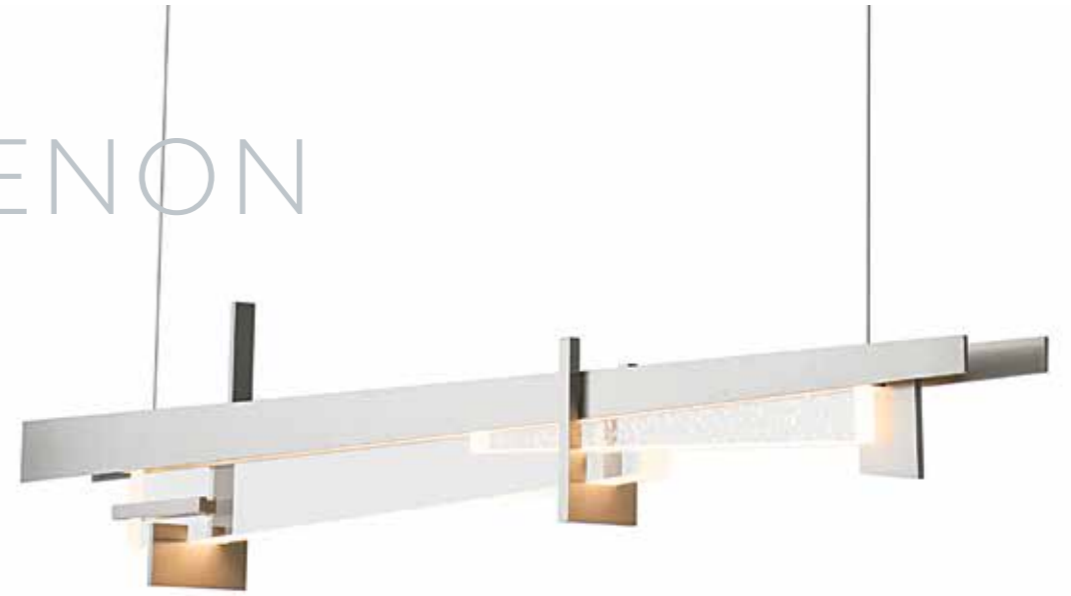

TENON

The streamlined Tenon Pendant, delivers thick wedge-shaped glass elements and clean steel lines. Contemporary, with a nod to Arts and Crafts design.

CROSSING WAVES

NEW CROSSING WAVES - 139905
13.3" h x 45" w x 9.1" d - dedicated LED lamping
SHOWN: DARK SMOKE FINISH

The Crossing Waves Pendant creates interest with its sleek curvy lines and ribbons of hand-forged steel lit dramatically from above.