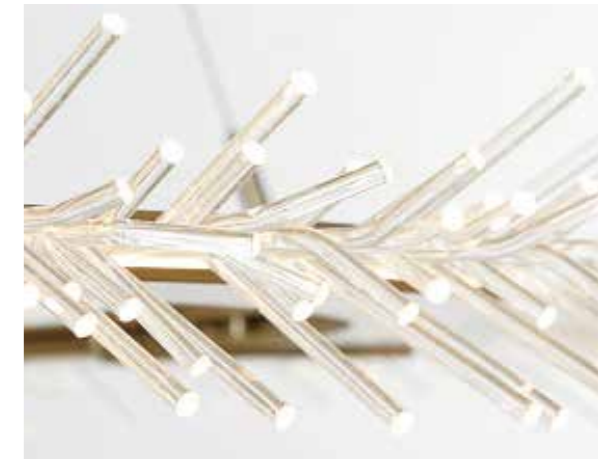

Color Selection

Our Vermont Modern opaque finishes use a powder coat that is applied and then baked on for a resilient, bold and beautiful look. It's tough with a sensitive side, and that's something everyone can appreciate.