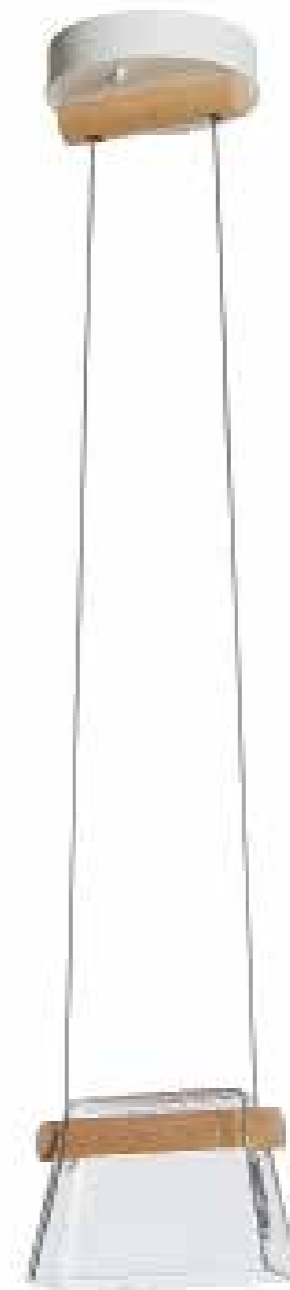

To be or knot to be?

**Knot Mini Pendant 151073**

63.3"H x 5"D - A-19 100W max

Three fixtures shown left, choose from 3 decorative LED bulbs.

Feel the love.  
Unity Pendant 137825  
18.9"H x 41.9"W x 8"D - A-15 bulbs (3), 60W max