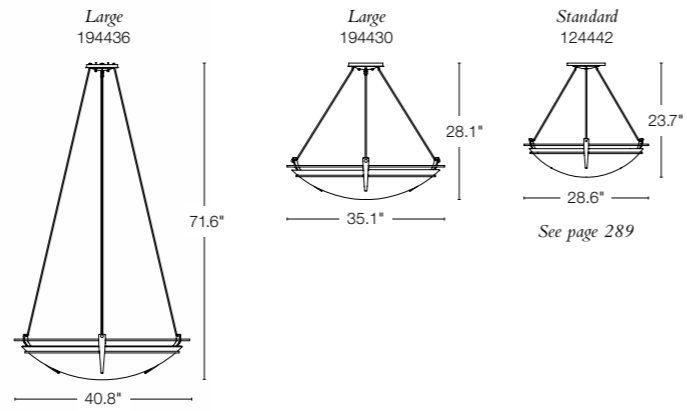

PRESIDIO TRYNE - 194436

71.6" h x 40.8" dia - A19 bulbs (6), 100W max
SHOWN: NATURAL IRON FINISH / OPAL GLASS BOWL

Note - The weight of this fixture requires direct-to-joist, beam or overlay attachment independent of the electrical junction box.