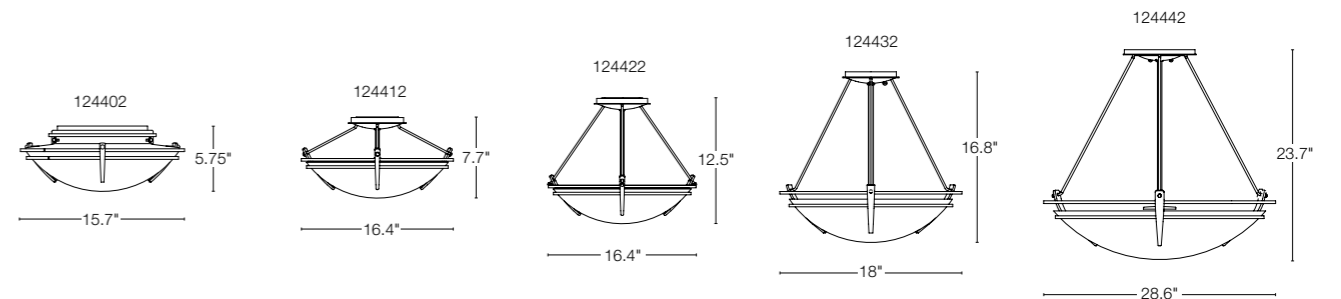

PLAIN LARGE - 124304
8.4" h x 17.2" dia - A19 (3), 100W max
SHOWN: DARK SMOKE FINISH / OPAL GLASS * FLUORESCENT AVAILABLE

PRESIDIO TRYNE SEMI-FLUSH SIZES & CONFIGURATIONS