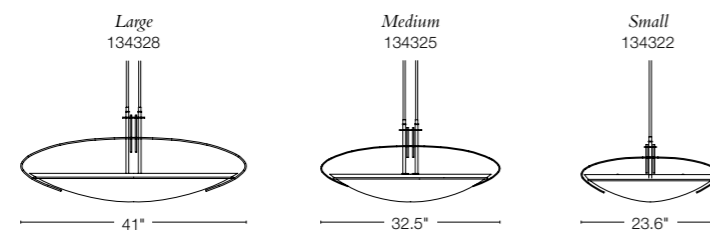

right: **ONDRIAN** • 136305
20.3" h x 42.4" w x 25" d • G9 halogen bulbs (6), 60W max, incl (fluorescent avail)
SHOWN: BURNISHED STEEL FINISH / OPAL GLASS TUBES * US PATENT D634,887

OVAL MACKINTOSH PENDANT SIZES AVAILABLE