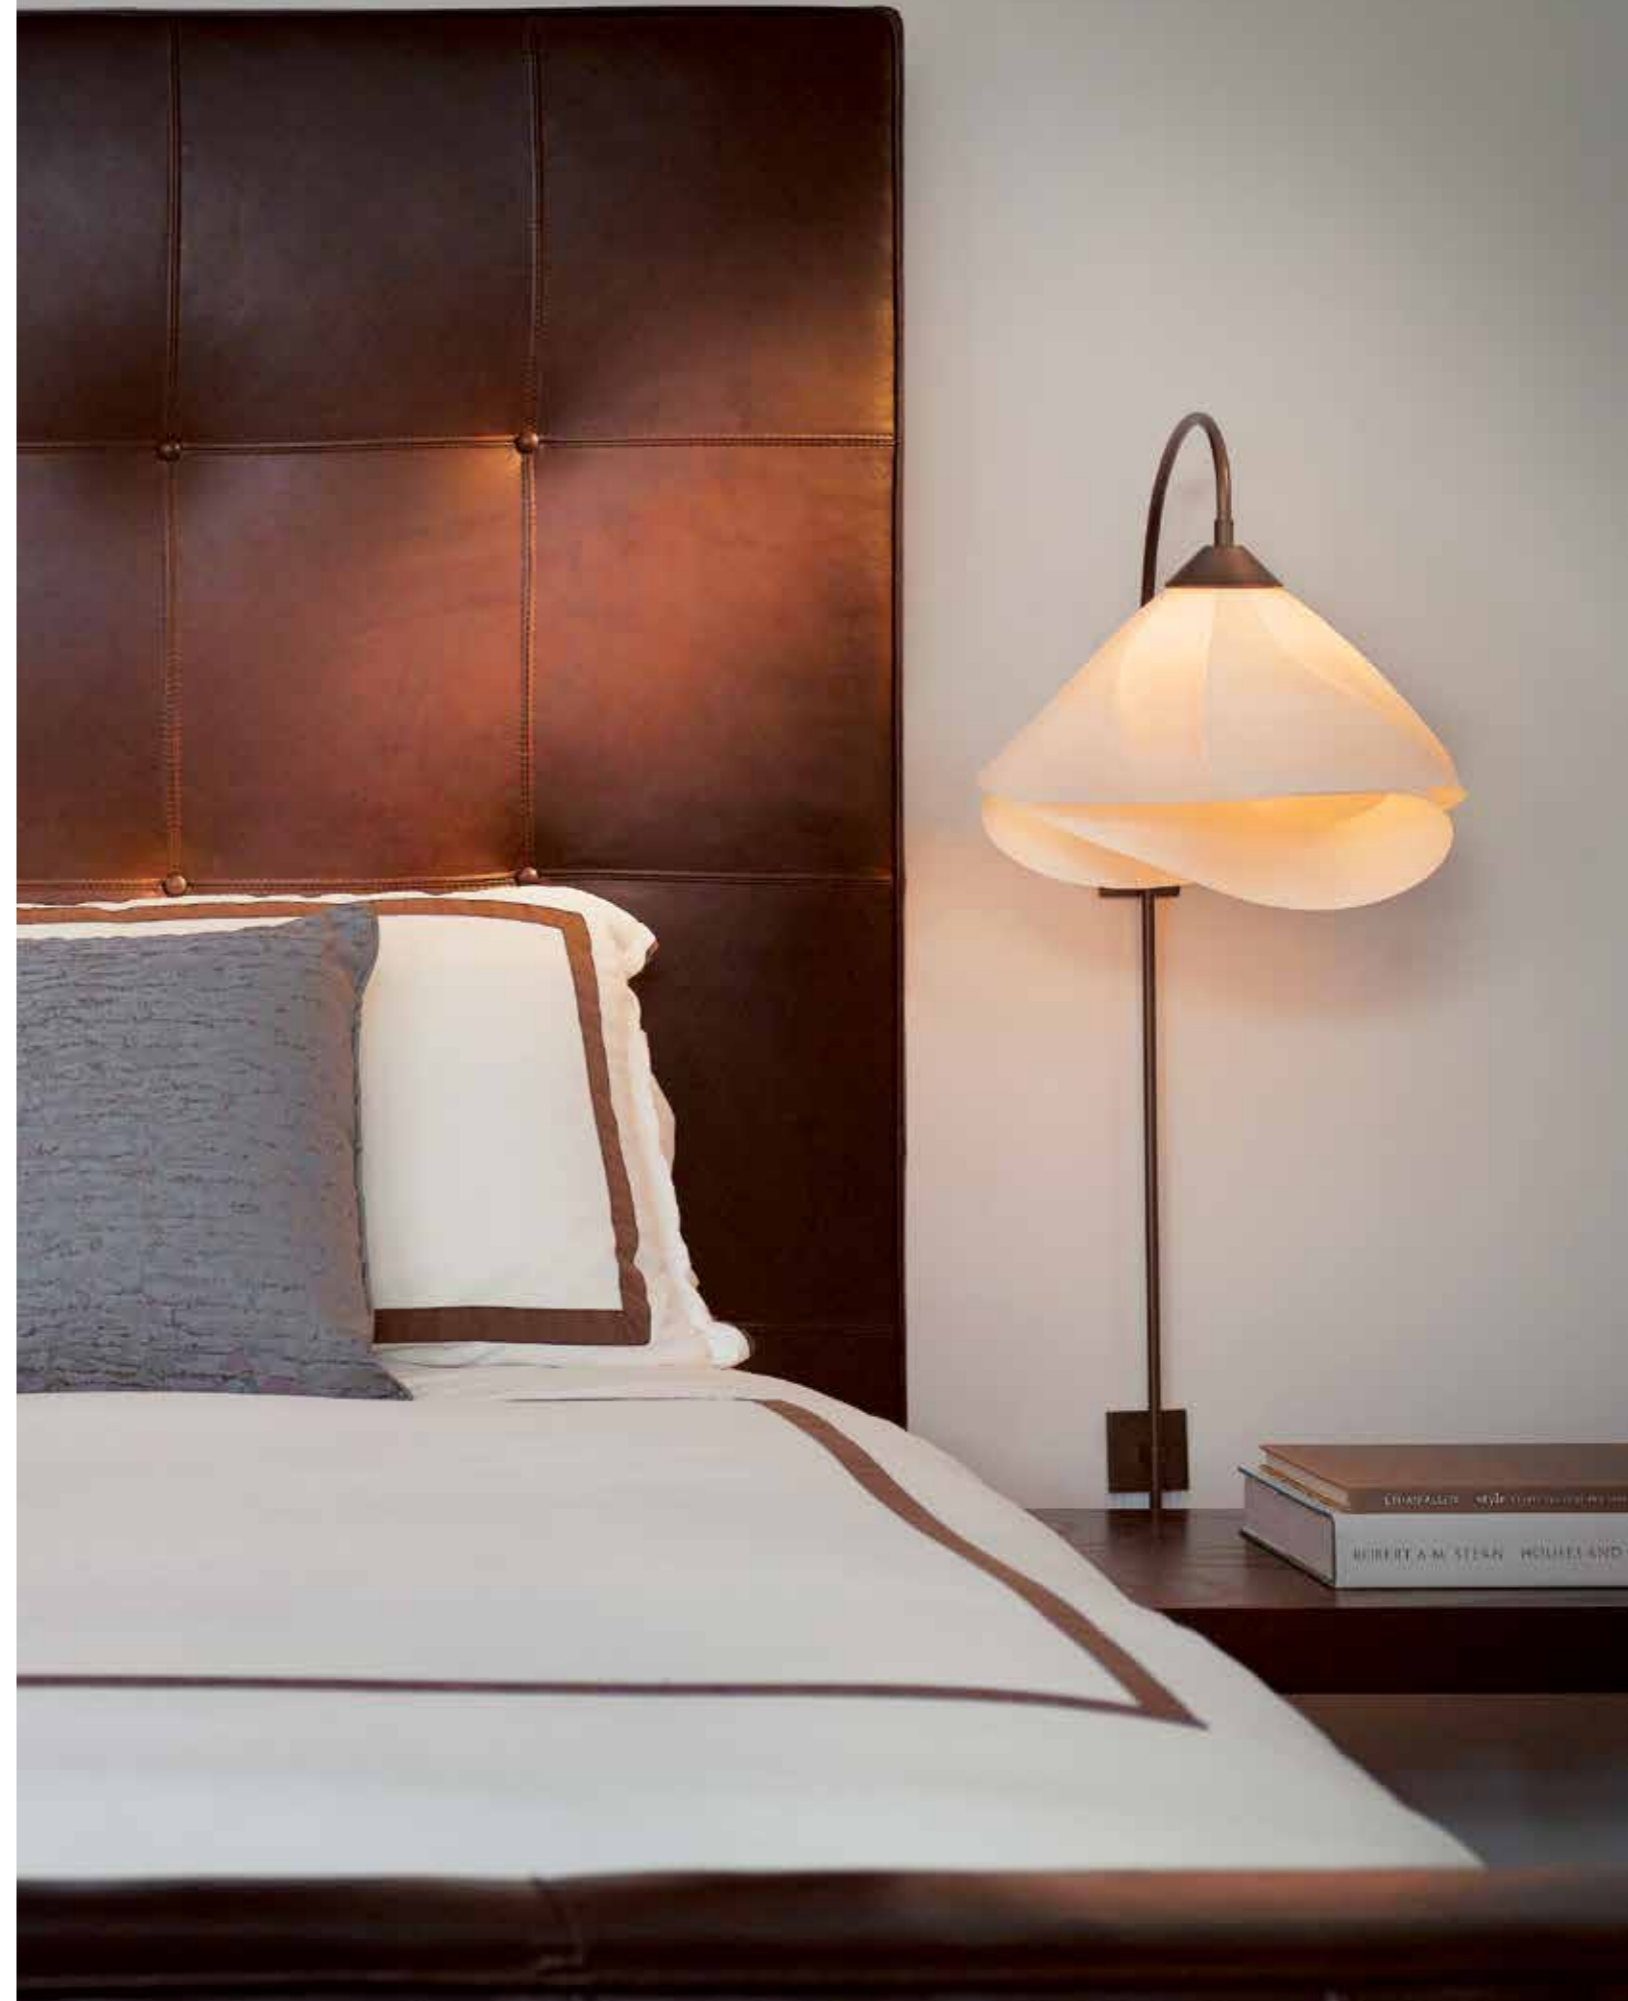

FORGED REEDS - 205750
12" h x 9" w x 4" d - ADA - A19, 100W max
SHOWN: BRONZE FINISH / WHITE GLASS
LEFT/RIGHT VERSIONS & FLUORESCENT AVAILABLE