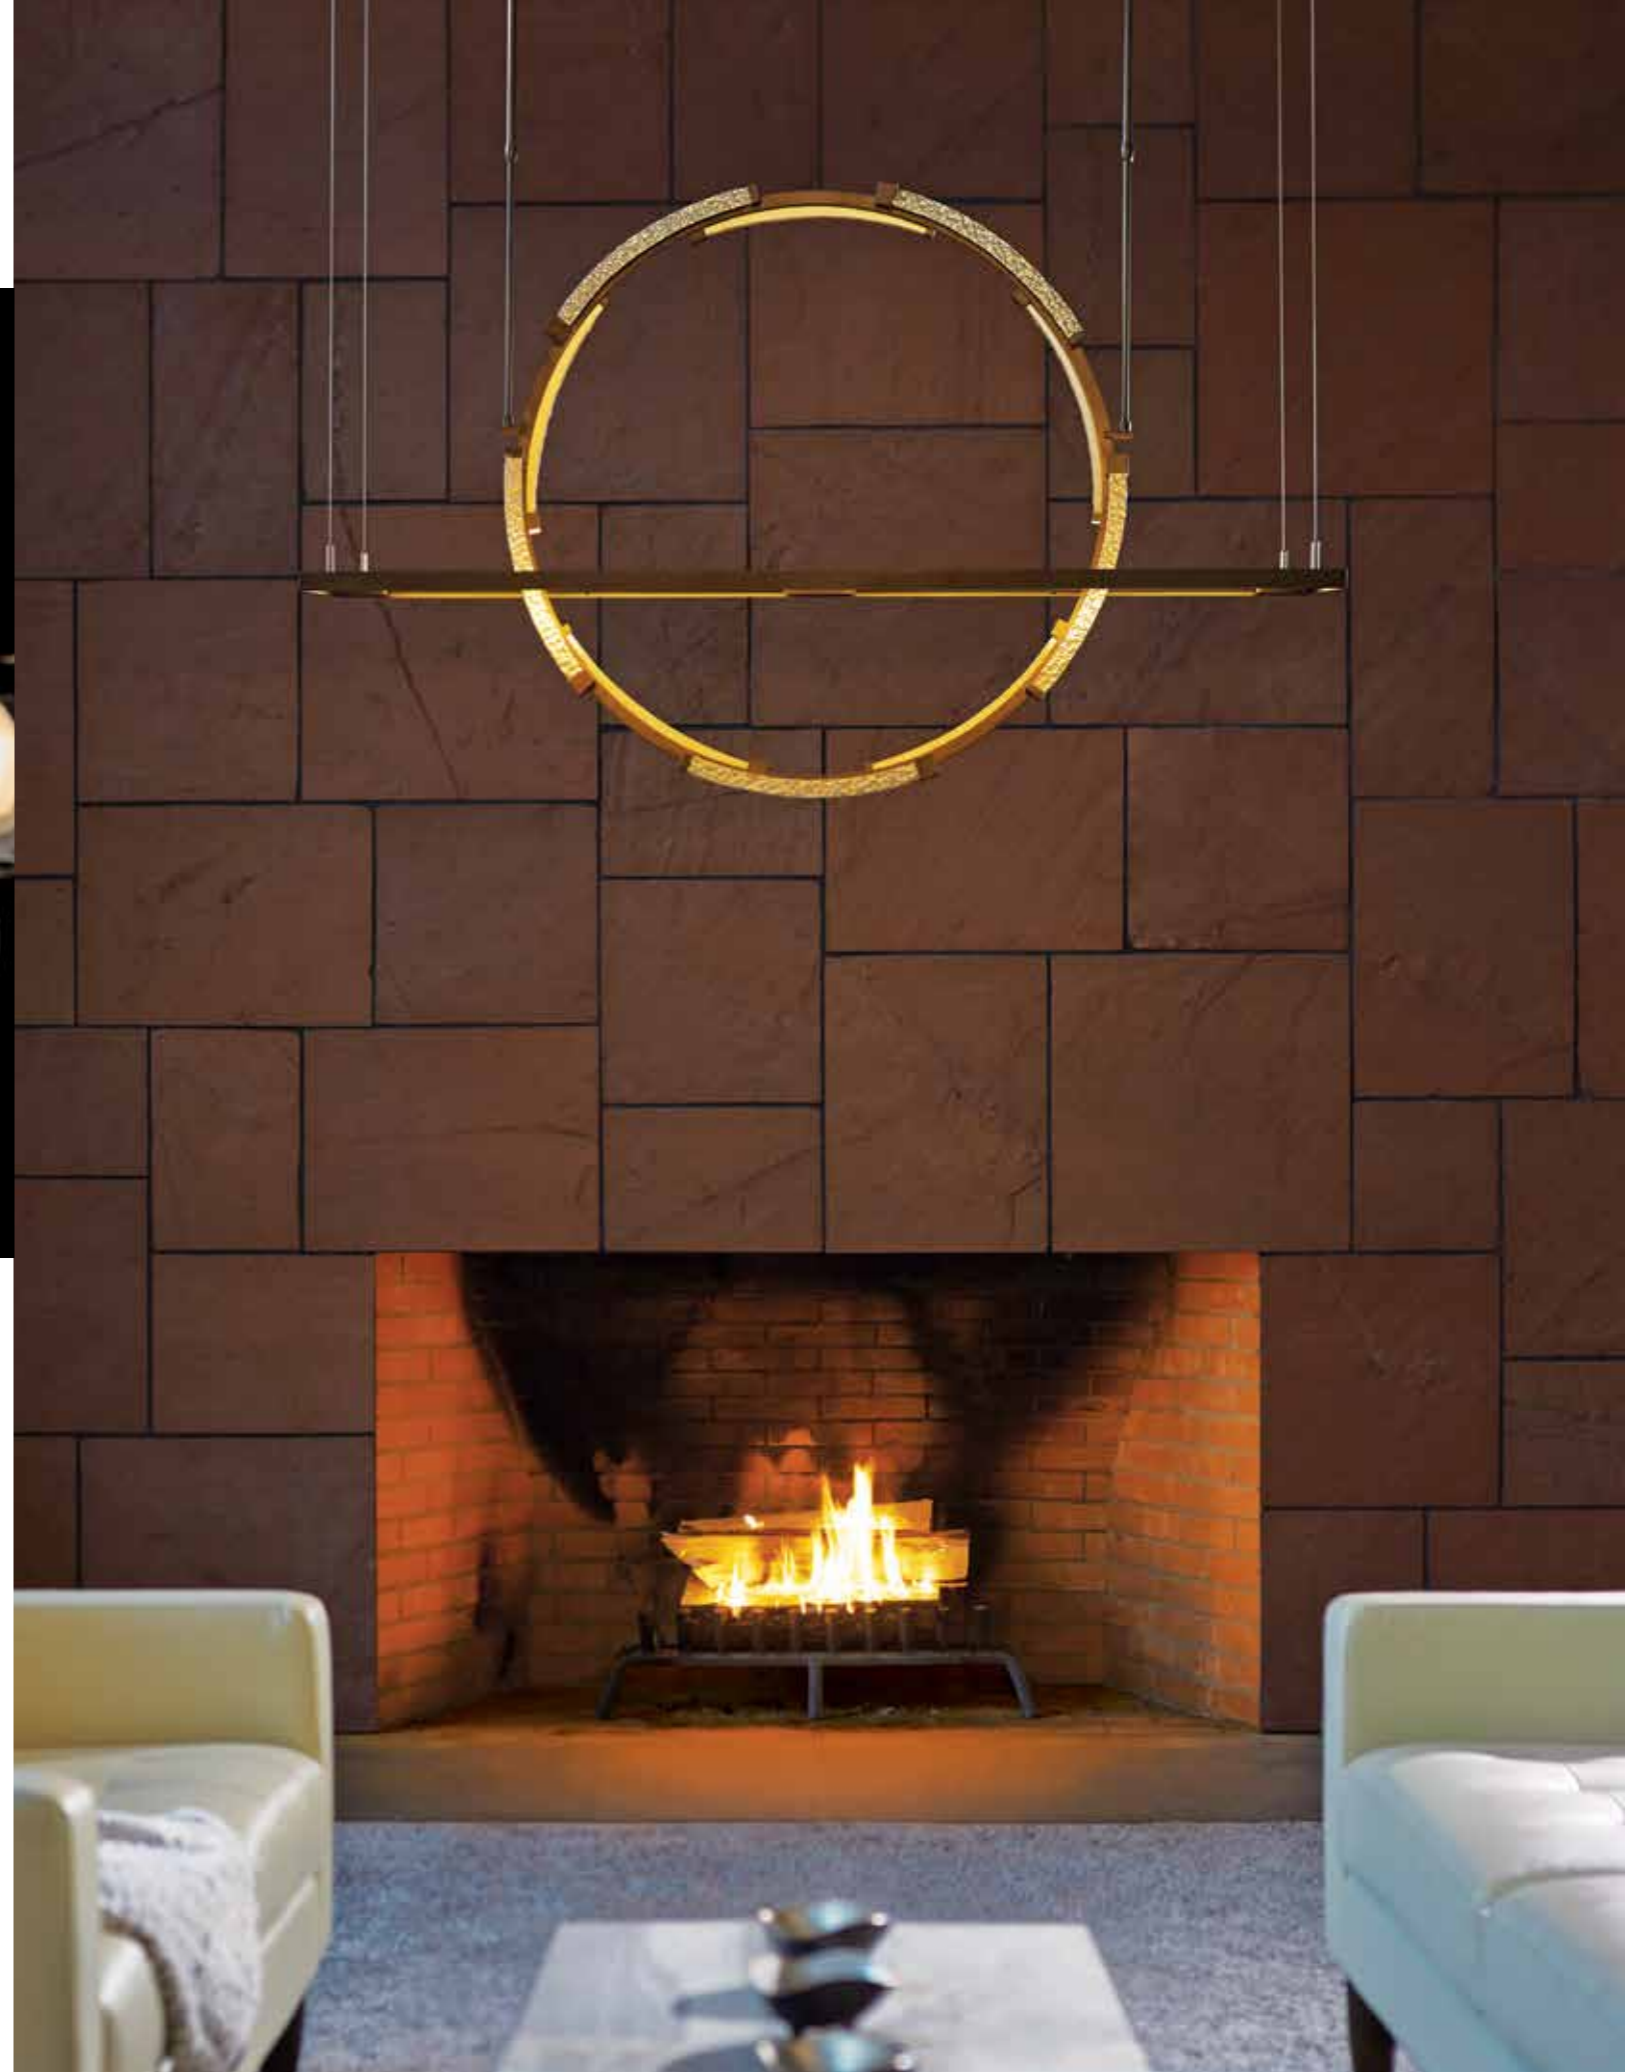

FOLIO LARGE - 137689
9.2" h x 63.4" w x 15.2" d - dedicated LED lamping
SHOWN: BRONZE FINISH

left: **CRESCENT** - 136630
15.8" h x 40" dia - A19 bulb, 100W max
SHOWN: BRONZE FINISH WITH SOFT GOLD ACCENTS