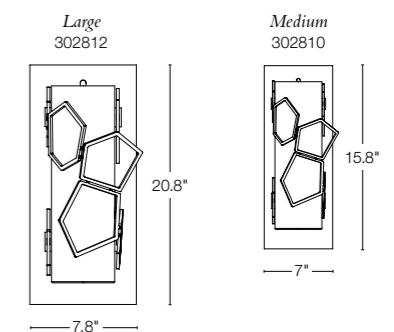

UMBRA SCENCE SIZES AVAILABLE