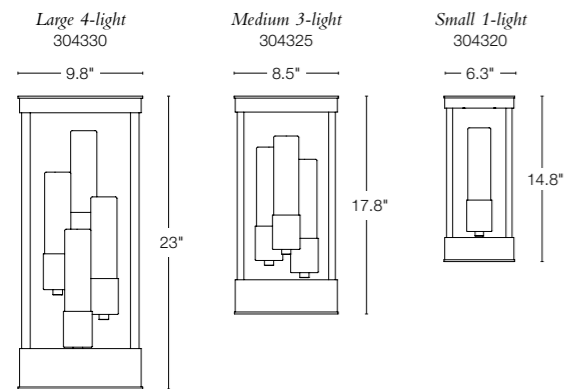

PORTICO SCONCE SIZES AVAILABLE