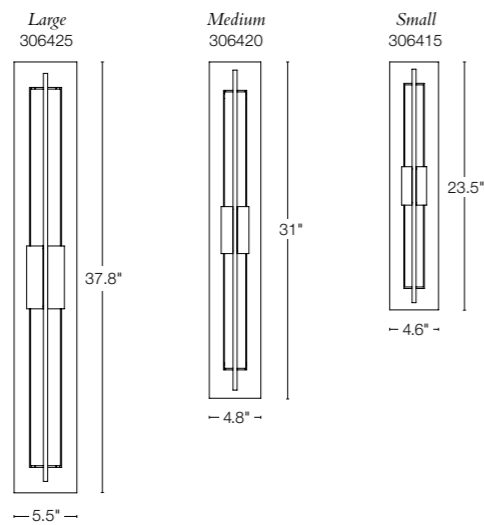

DOUBLE AXIS SCONCE SIZES AVAILABLE