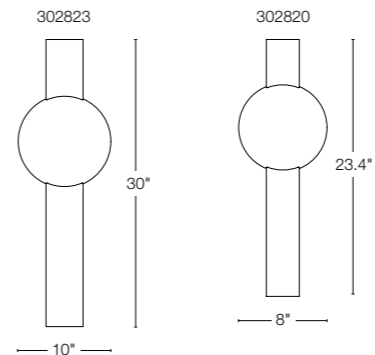

PORT WASHINGTON SIZES AVAILABLE

NEW PORT WASHINGTON LARGE • 302823 • ALUMINUM SCONCE
30" h x 10" w x 4.9" d • B bulb, 60W max & A15, 60W max (wet location)
SHOWN: COASTAL DARK SMOKE FINISH