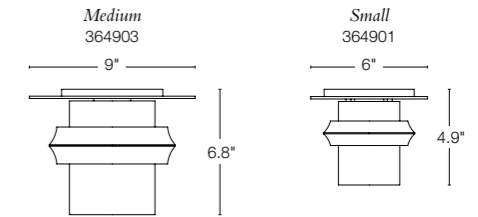

ETHOS LARGE • 308015 • ALUMINUM SCONCE
22.2" h x 5.8" w x 3.9" d • ADA • dedicated LED lamping
SHOWN: COASTAL BURNISHED STEEL FINISH • US PATENT D713,088 S

TWILIGHT SEMI-FLUSH SIZES AVAILABLE

ROOK MEDIUM • 304933 • ALUMINUM SCONCE
19.5" h x 4.8" w x 5" d • G9 halogen, 60W max, incl
SHOWN: COASTAL DARK SMOKE FINISH / STONE GLASS