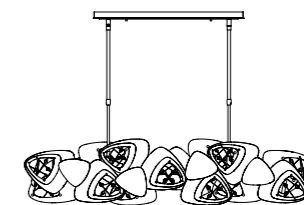

HENDRIX PENDANT

Product 139863
Height 10.9"
OAH 29.4" - 72.3"
Width 47.8"
Depth 8.2"
Bulb A-19 bulbs (4),
100W max

Shown in Soft Gold with Swarovski Strass crystal beads