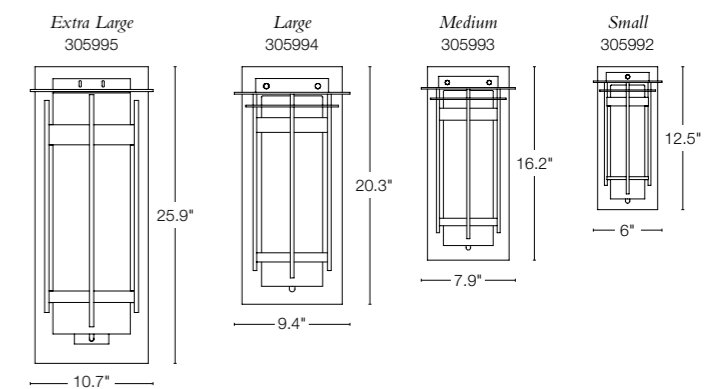

CAPPED BANDED SCONCE SIZES AVAILABLE

BANDED LARGE W/ TOP PLATE • 305994 • ALUMINUM SCONCE
20.3" h x 9.4" w x 7.9" d • A19, 100W max (LED avail)
SHOWN: COASTAL NATURAL IRON FINISH / OPAL GLASS