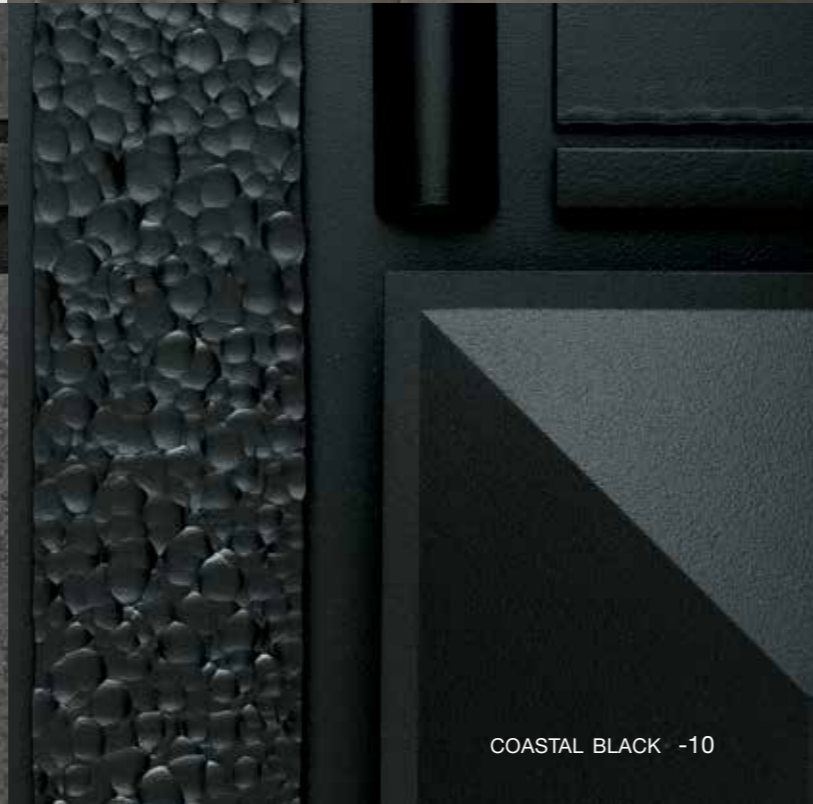

## COASTAL OUTDOOR FINISHES

COASTAL DARK SMOKE -77

COASTAL BRONZE -75

COASTAL BURNISHED STEEL -78

COASTAL NATURAL IRON -20

COASTAL BLACK -10

COASTAL MAHOGANY -73

- Formulated to resist harsh environmental conditions
- Extensively tested in our salt spray chamber where it's subjected to:
  - 100% humidity
  - Salinity nearly 50% greater than average sea water
- Significantly improved durability
- Your choice of six Coastal Outdoor Finishes