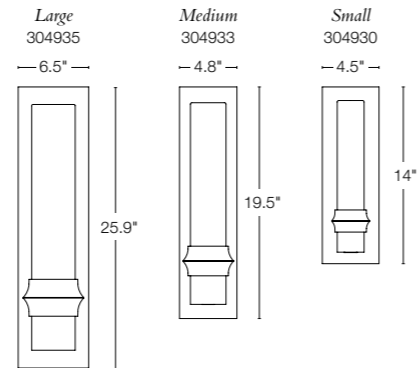

ETHOS SCONCE SIZES AVAILABLE

**ETHOS LARGE** • 308015 • ALUMINUM SCONCE  
22.2" h x 5.8" w x 3.9" d • ADA • dedicated LED lamping  
SHOWN: COASTAL BURNISHED STEEL FINISH • US PATENT D713,088 S

ROOK SCONCE SIZES AVAILABLE