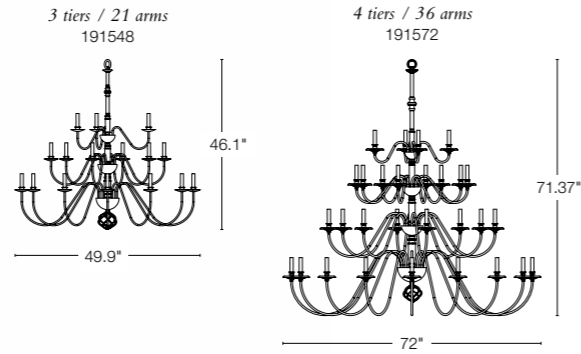

LARGE-SCALE BALL BASKET CHANDELIERS