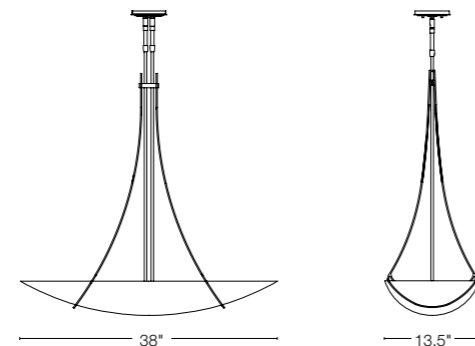

**DRAPED LOOP** - 133155

35.8" h x 38" w x 13.5" d - A19 bulbs (2), 150W max  
 SHOWN: DARK SMOKE FINISH / OPAL GLASS BOWL \* US PATENT D574,547S

WIDTH AND DEPTH VIEWS OF THE DRAPED LOOP PENDANT

**WREN** - 136605