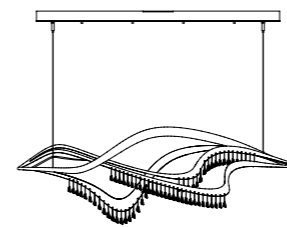

AURORA PENDANT

Product 139869
Height 15.2"
OAH 20"-100"
Width 45"
Depth 9.4"
Bulb dedicated LED

Shown in Dark Smoke with
Swarovski Strass crystal beads