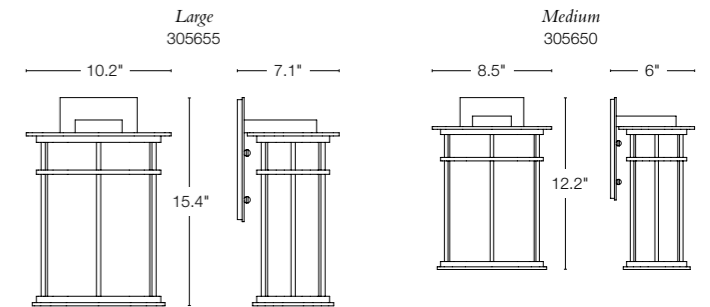

PROVINCE SCONCE SIZES AVAILABLE

shown with optional pier mount and cover cap

DOUBLE BANDED • 335796 • ALUMINUM PIER MOUNT
12.8" h x 7.3" sq • A19, 100W max (LED avail)
Options available: cover cap, 3" pier mount, 23" h or 71" h square post, post light and pier mount with square collar
SHOWN: COASTAL NATURAL IRON FINISH / OPAL GLASS