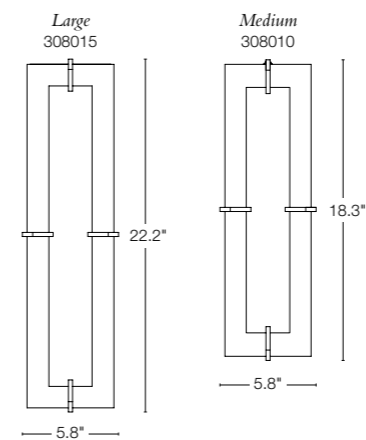

ETHOS SCONCE SIZES AVAILABLE

**ETHOS LARGE** • 308015 • ALUMINUM SCONCE  
22.2" h x 5.8" w x 3.9" d • ADA • dedicated LED lamping  
SHOWN: COASTAL BURNISHED STEEL FINISH • US PATENT D713,088 S

ROOK SCONCE SIZES AVAILABLE