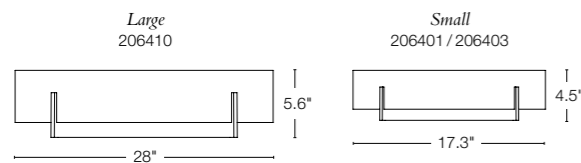

AXIS SCONCE SIZES AVAILABLE

AXIS LARGE - 206410
5.6" h x 28" w x 4.8" d - A19 (2), 100W max
FLUORESCENT AVAILABLE * SMALLER VERSION: 206401
SHOWN: BURNISHED STEEL FINISH / OPAL GLASS