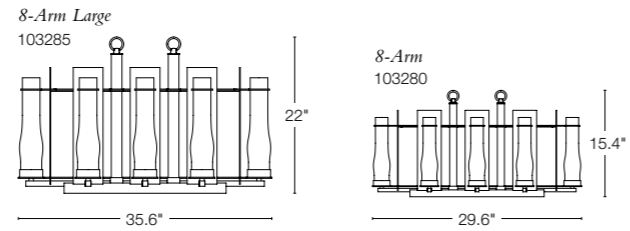

SIZE COMPARISON OF NEW TOWN 8-ARM CHANDELIERS

NEW TOWN • 103290
15.2" h x 30" dia • B bulbs (10), 60W max
SHOWN: DARK SMOKE FINISH / SEEDED CLEAR HURRICANE GLASS