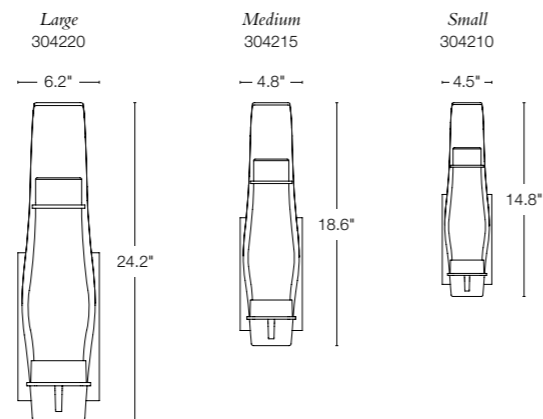

SEA COAST SCONCE SIZES AVAILABLE

SEA COAST MEDIUM • 304215 • ALUMINUM SCONCE
18.6"h x 4.8"w x 5.2"d • B, 60W max
SHOWN: COASTAL DARK SMOKE FINISH / SEEDED CLEAR GLASS • US PATENT D606, 701