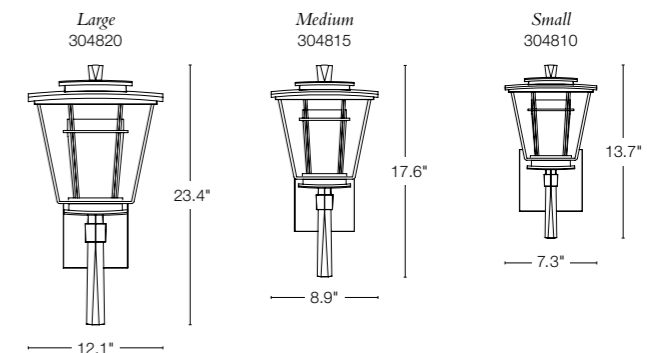

BEACON HALL SCONCE SIZES AVAILABLE

BEACON HALL MEDIUM • 304815 • ALUMINUM SCONCE
17.6" h x 8.9" w x 9.4" d • A19, 100W max (LED avail)
SHOWN: COASTAL DARK SMOKE FINISH / CLEAR GLASS OVER OPAL GLASS • US PATENT D651,737S

BEACON HALL POST LIGHT AND CHAIN-HUNG
DESIGNS AVAILABLE. SEE SPECIFICATION
BOOK FOR MORE INFORMATION.