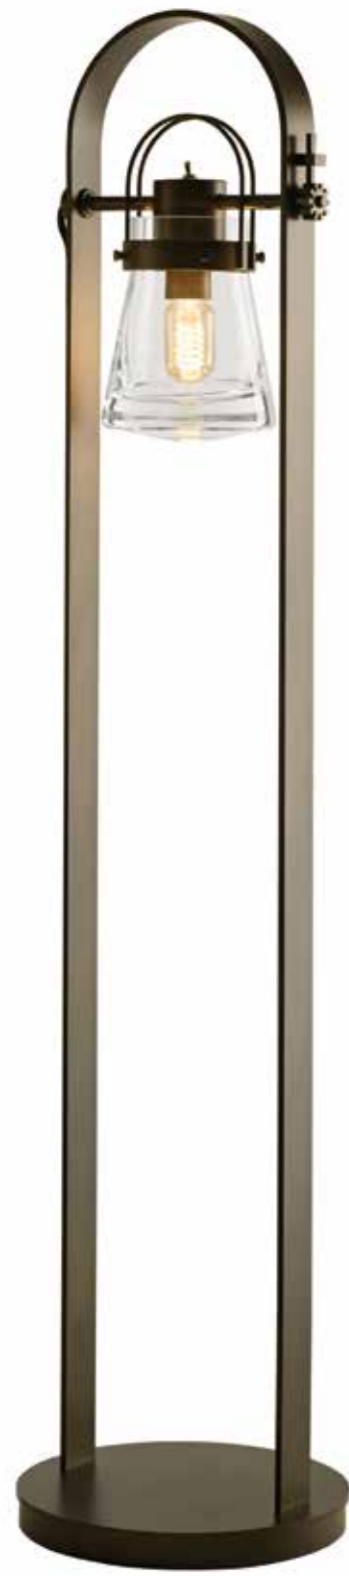

ERLENMEYER - 247810
51" OAH - 11.3" dia footprint - A19, 60W max
SHOWN: DARK SMOKE FINISH