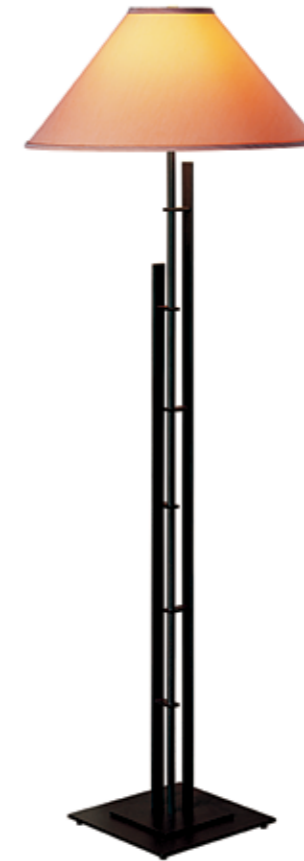

METRA DOUBLE - 248421
57.2" OAH - 10" sq footprint - A19, 150W max
SHOWN: MAHOGANY FINISH / DOESKIN SHADE