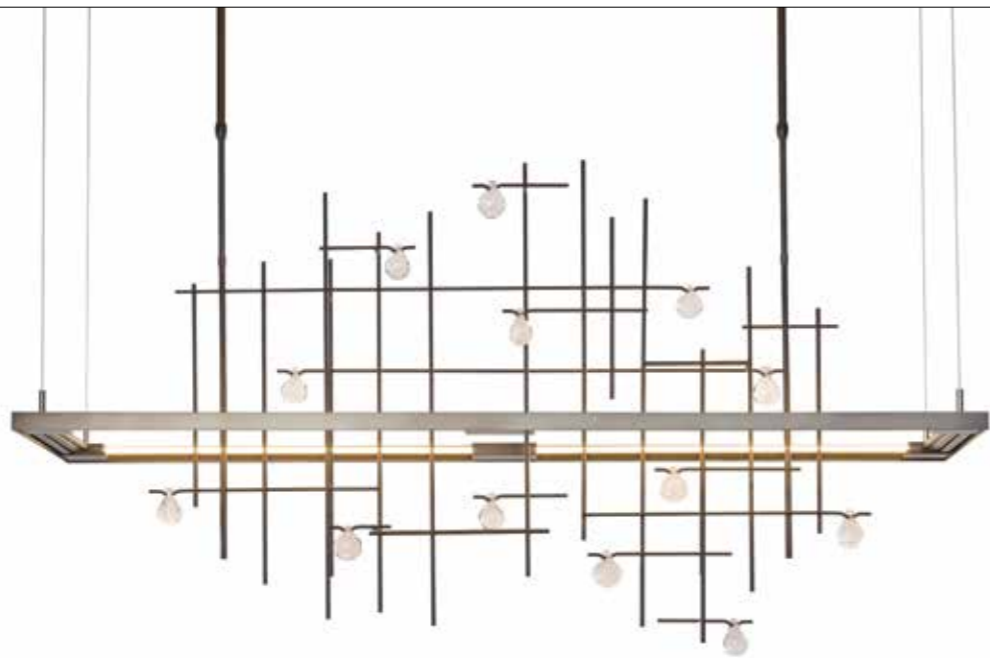

THE
SEASONS SPRING

Raindrops cascading down a trellis were the inspiration behind spring. each glass raindrop captures the light, resulting in an unexpected sparkle.

SPRING - 139751
28.3" h x 53.4" w x 15.8" d - dedicated LED lighting
SHOWN: BURNISHED STEEL FINISH
* See website for canopy image