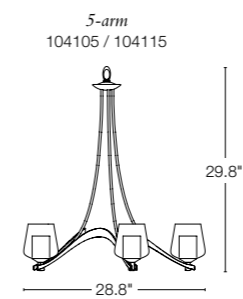

RIBBON CHANDELIERS OPTIONS AVAILABLE