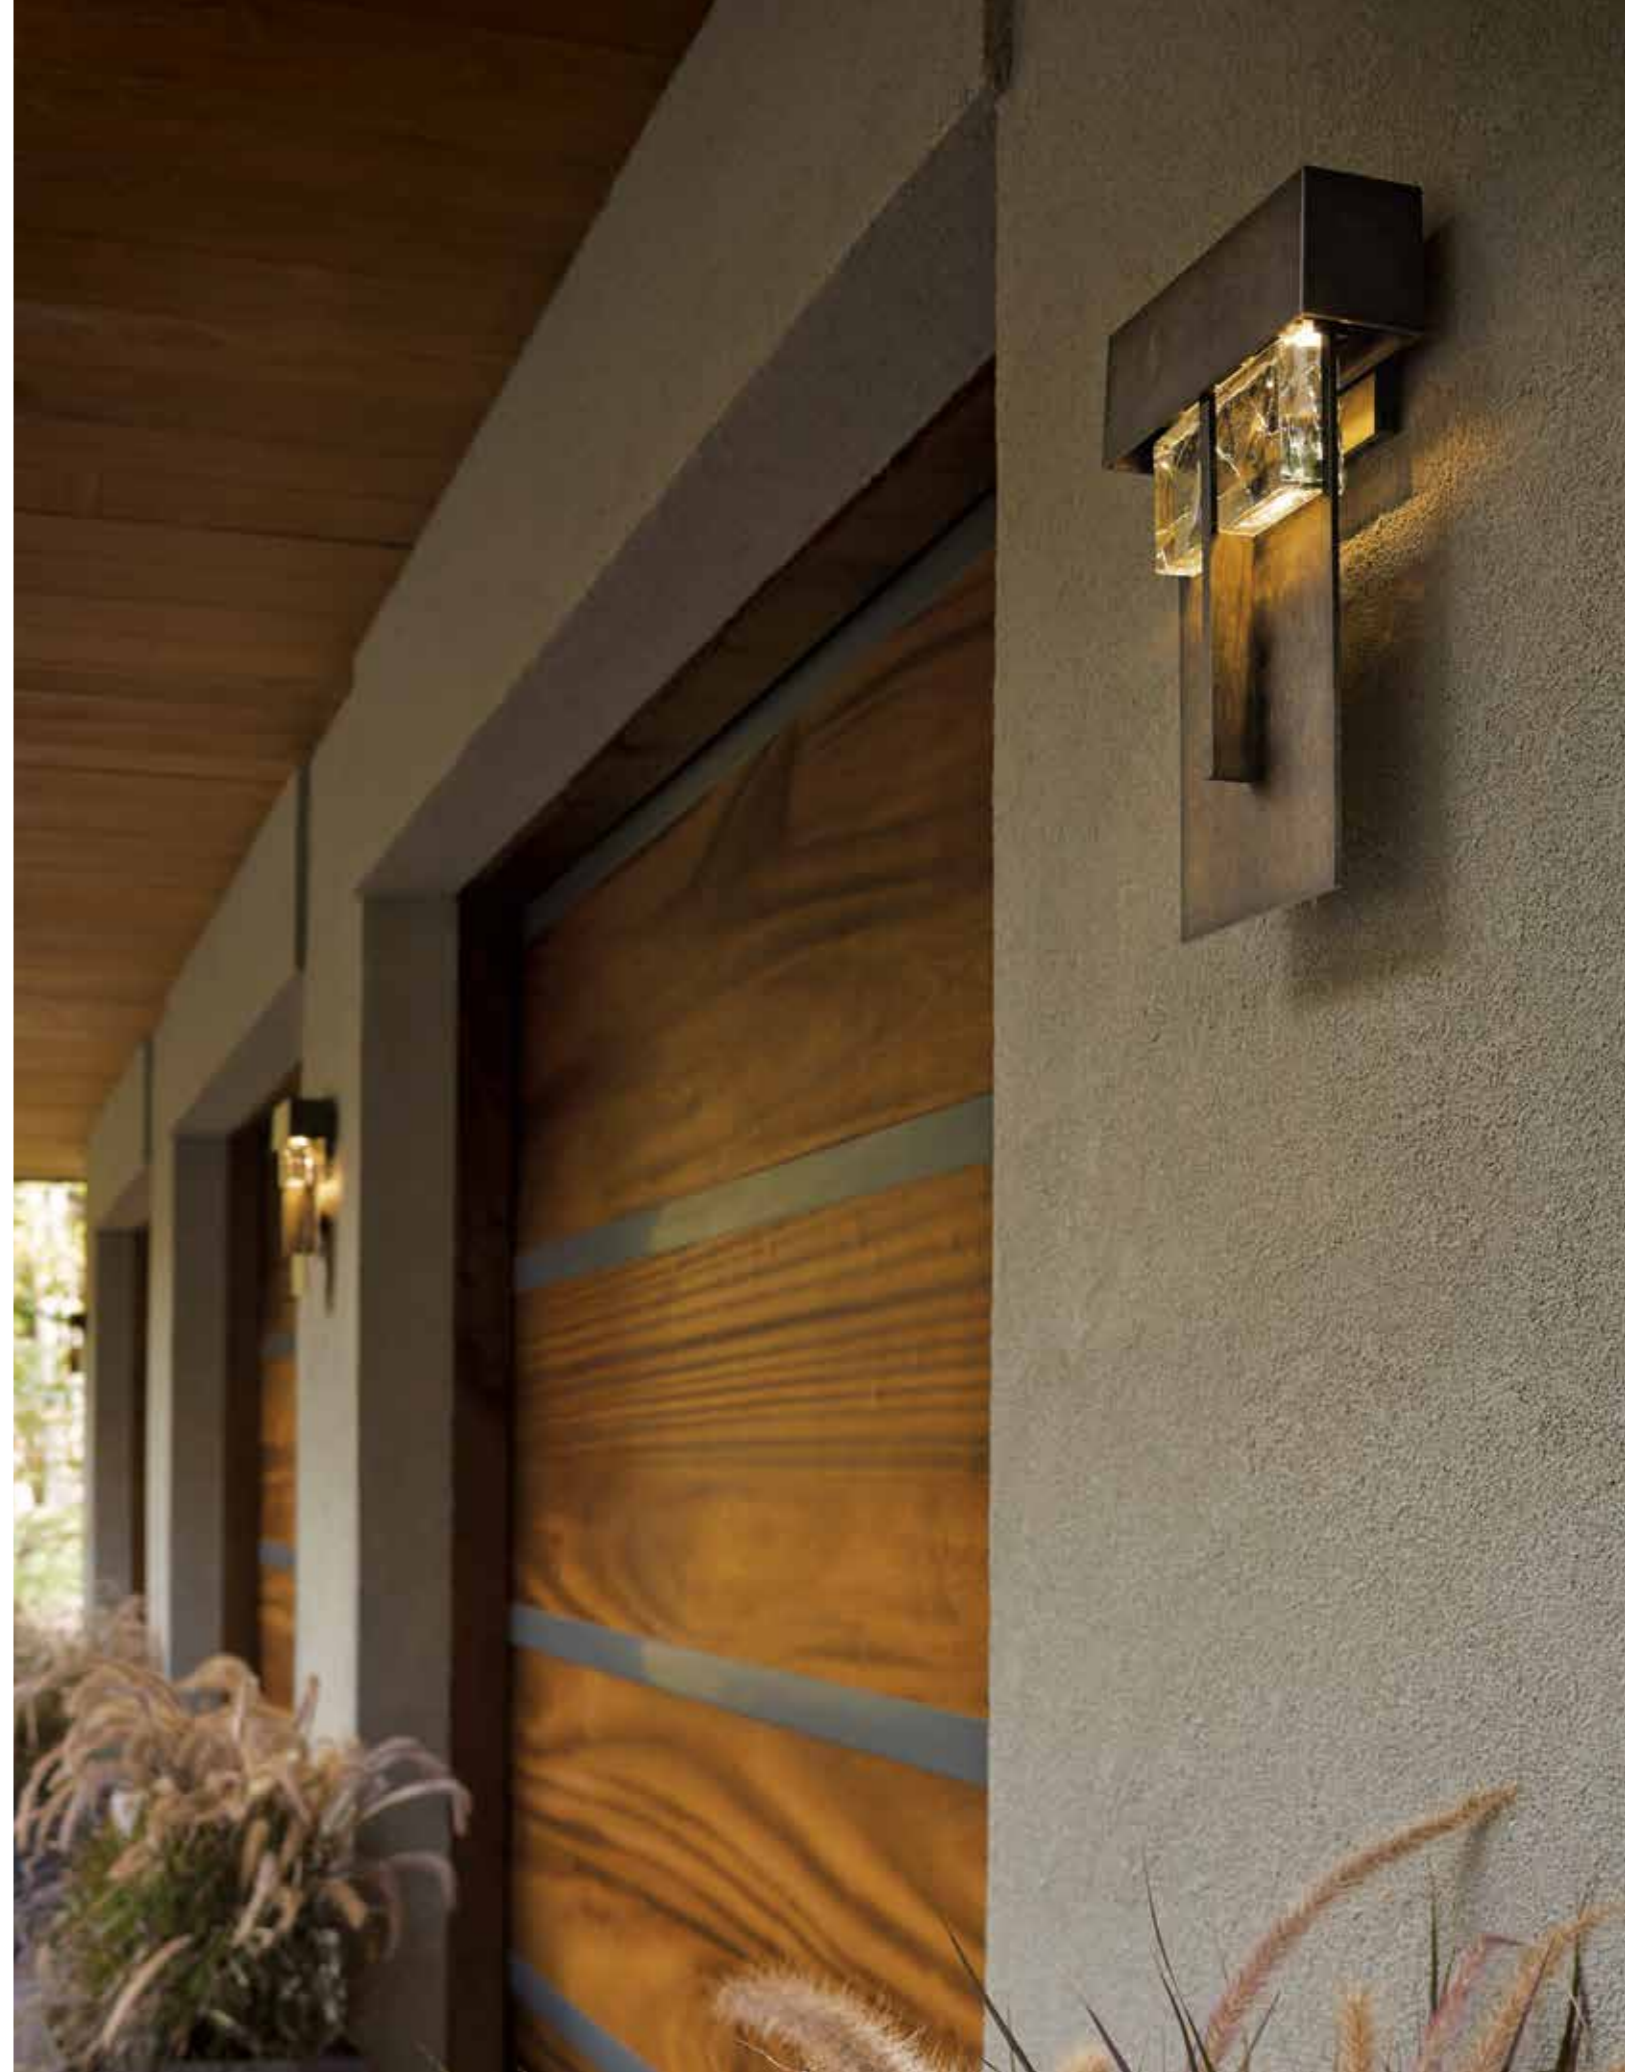

SHARD SCONCES FEATURE  
ARTISANAL GLASS FROM AO GLASS

**SHARD LARGE** • 302517 • ALUMINUM SCONCE  
14.1" h x 8.6" w x 3.5" d • ADA • dedicated LED lighting  
SHOWN: COASTAL DARK SMOKE FINISH

**QUAD LARGE** • 302512 • ALUMINUM SCONCE  
20.4" h x 9.5" w x 3.7" d • ADA • dedicated LED lighting  
INDOOR VERSION: 205427 • SHOWN: COASTAL DARK SMOKE FINISH