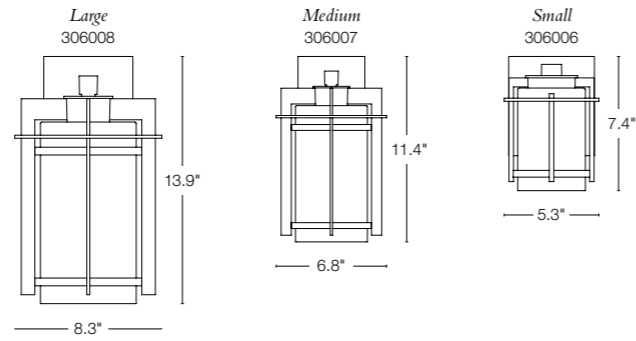

**BANDED MEDIUM** • 365893 • ALUMINUM PENDANT  
18.4" h x 10.8" sq • A19, 150W max  
SHOWN: COASTAL BLACK FINISH / STONE GLASS

BANDED PENDANT FIXTURE SIZES AVAILABLE

TOUROU SCONCES SIZES AVAILABLE

**TOUROU LARGE** • 306008 • ALUMINUM SCONCE  
13.9" h x 8.3" w x 9.9" d • A19, 100W max (LED avail)  
SHOWN: COASTAL BLACK FINISH / STONE GLASS • US PATENT D535,427S