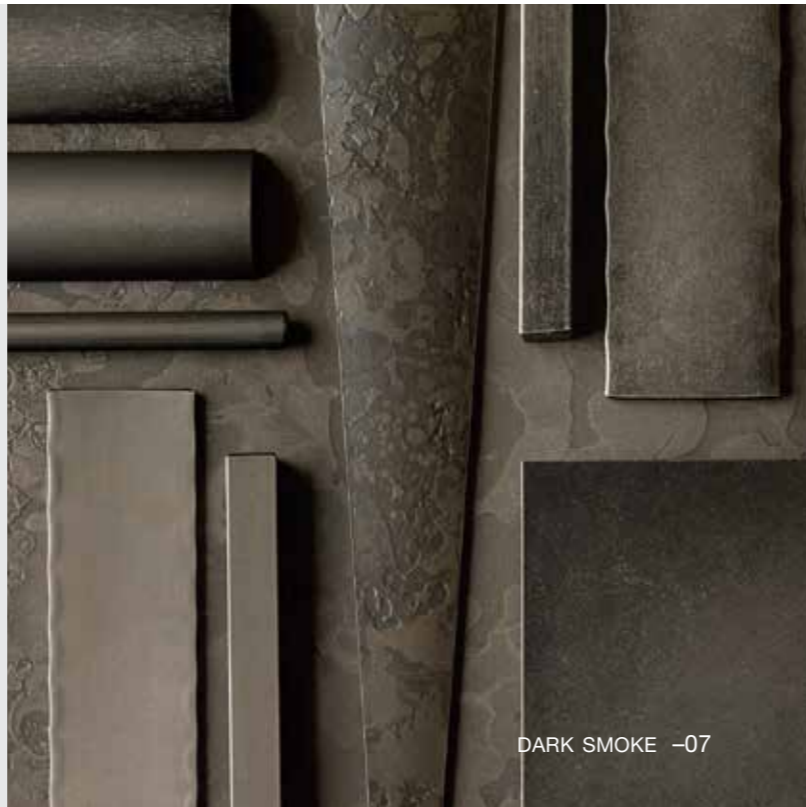

TRANSLUCENT FINISHES

DARK SMOKE -07

Our translucent finishes show off the character and texture of the metal beneath...