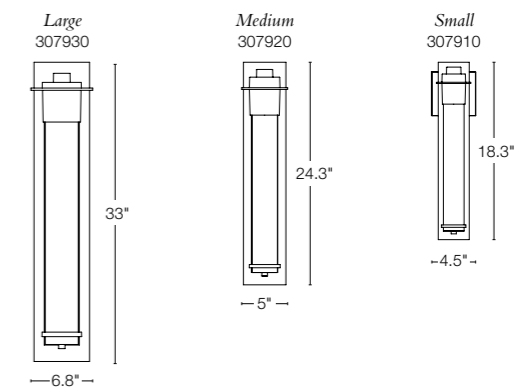

AIRIS SCONCE SIZES AVAILABLE