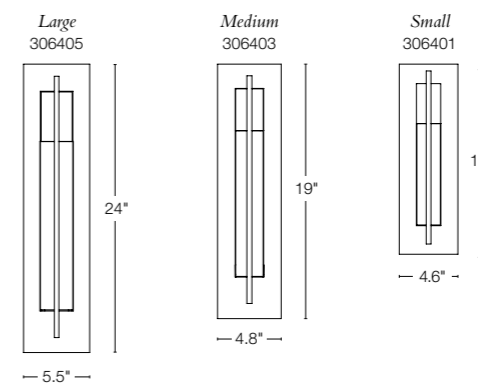

AXIS SCONCE SIZES AVAILABLE