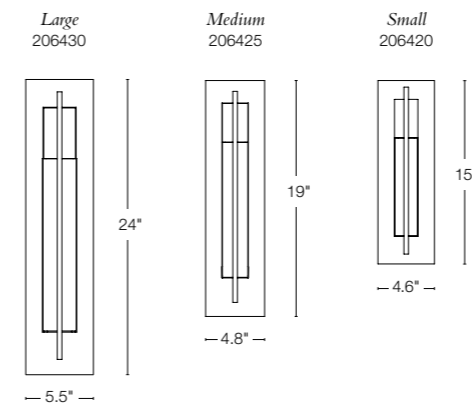

left: **BENTO LARGE** • 205955
42" h x 6.5" w x 3.9" d - ADA - 21 W T5
SHOWN: DARK SMOKE FINISH / CORK SHADE
FLUORESCENT AVAILABLE

AXIS SCONCE SIZES AVAILABLE