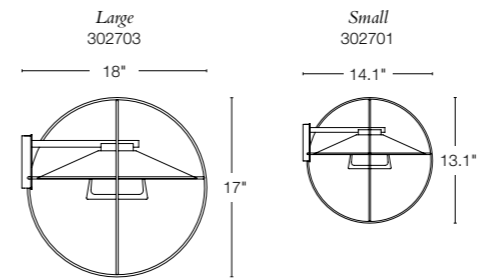

HALO SCONCE SIZES AVAILABLE

HALO SMALL • 302701 • ALUMINUM SCONCE
13.1" h x 13.1" w x 14.1" d • MR16 halogen, 50W max
SHOWN: COASTAL DARK SMOKE FINISH • US PATENT D782,100S