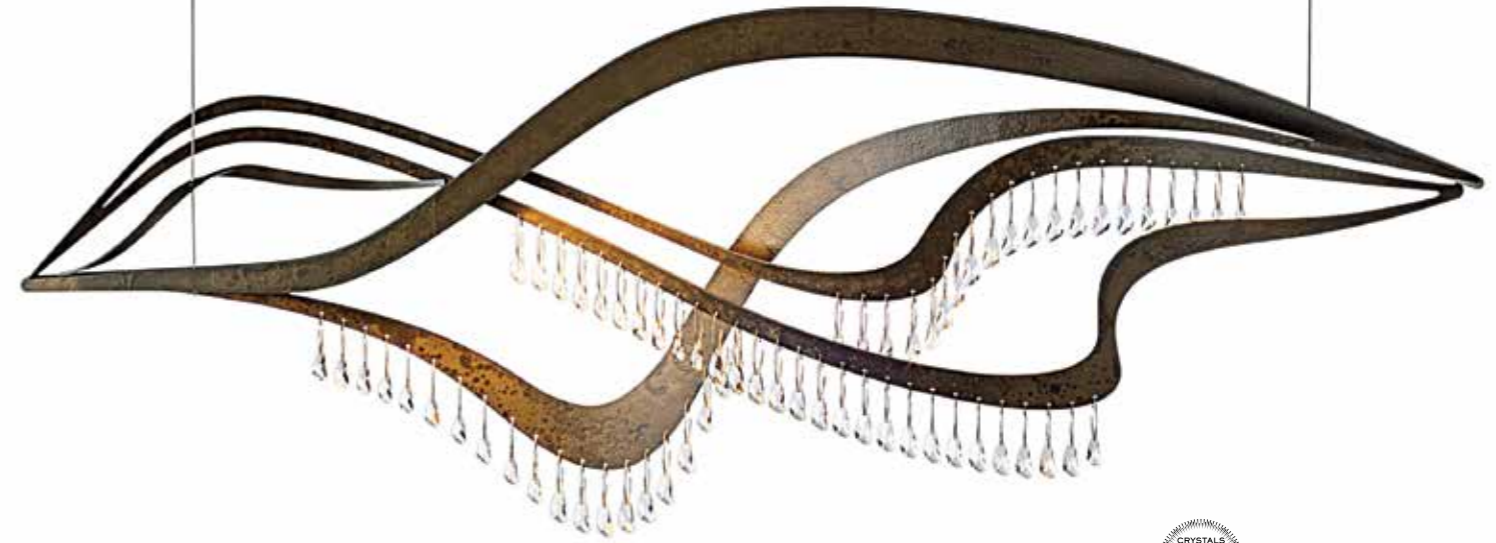

COURBÉ SCONCE

Product 202010
Height 6.5"
Width 24.6"
Depth 3.9" ADA compliant
Bulb dedicated LED

Shown in Soft Gold with
Swarovski Strass Wave Cut crystal