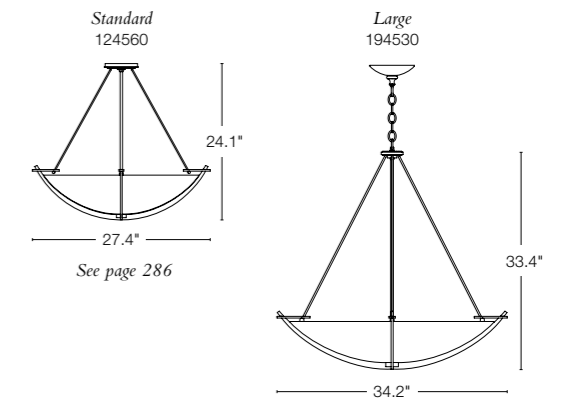

SIZE COMPARISON OF COMPASS PENDANTS

COMPASS - 194530

33.4" h x 34.2" d - A19 bulbs (3), 100W max

SHOWN: BURNISHED STEEL FINISH / OPAL GLASS BOWL
DIRECT-TO-CEILING VERSION OF CUSTOMIZABLE HEIGHT: 19453000 * US PATENT D592,796

Note - The weight of this fixture requires direct-to-joist, beam or overlay attachment independent of the electrical junction box.