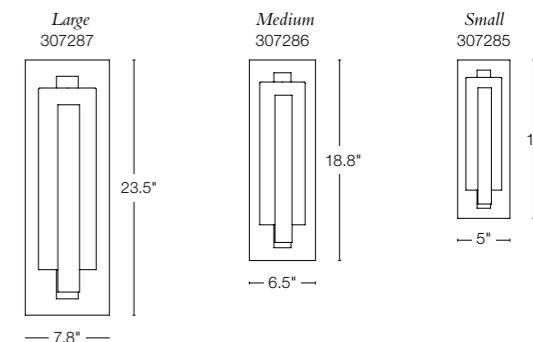

FORGED VERTICAL BAR MEDIUM • 307286 • ALUMINUM SCONCE
18.8" h x 6.5" w x 5.7" d • A19, 100W max (LED avail)
SHOWN: COASTAL DARK SMOKE FINISH / STONE GLASS