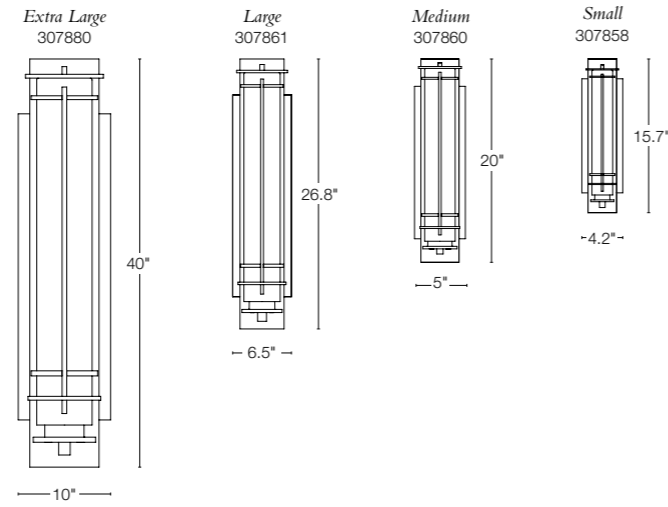

OUTDOOR

**HENRY** • 363010 • ALUMINUM PENDANT  
 11.8" h x 23.2" dia • A19, 100W max • UL outdoor damp  
 SHOWN: COASTAL BRONZE FINISH

HENRY SCONCE SIZES AVAILABLE

AFTER HOURS SCONCE SIZES AVAILABLE

**AFTER HOURS MEDIUM** • 307860 • ALUMINUM SCONCE  
 20" h x 5" w x 5" d • GU10 halogen, 35W max  
 removable top plate • FLUORESCENT AVAILABLE  
 SHOWN: COASTAL BURNISHED STEEL FINISH / OPAL GLASS