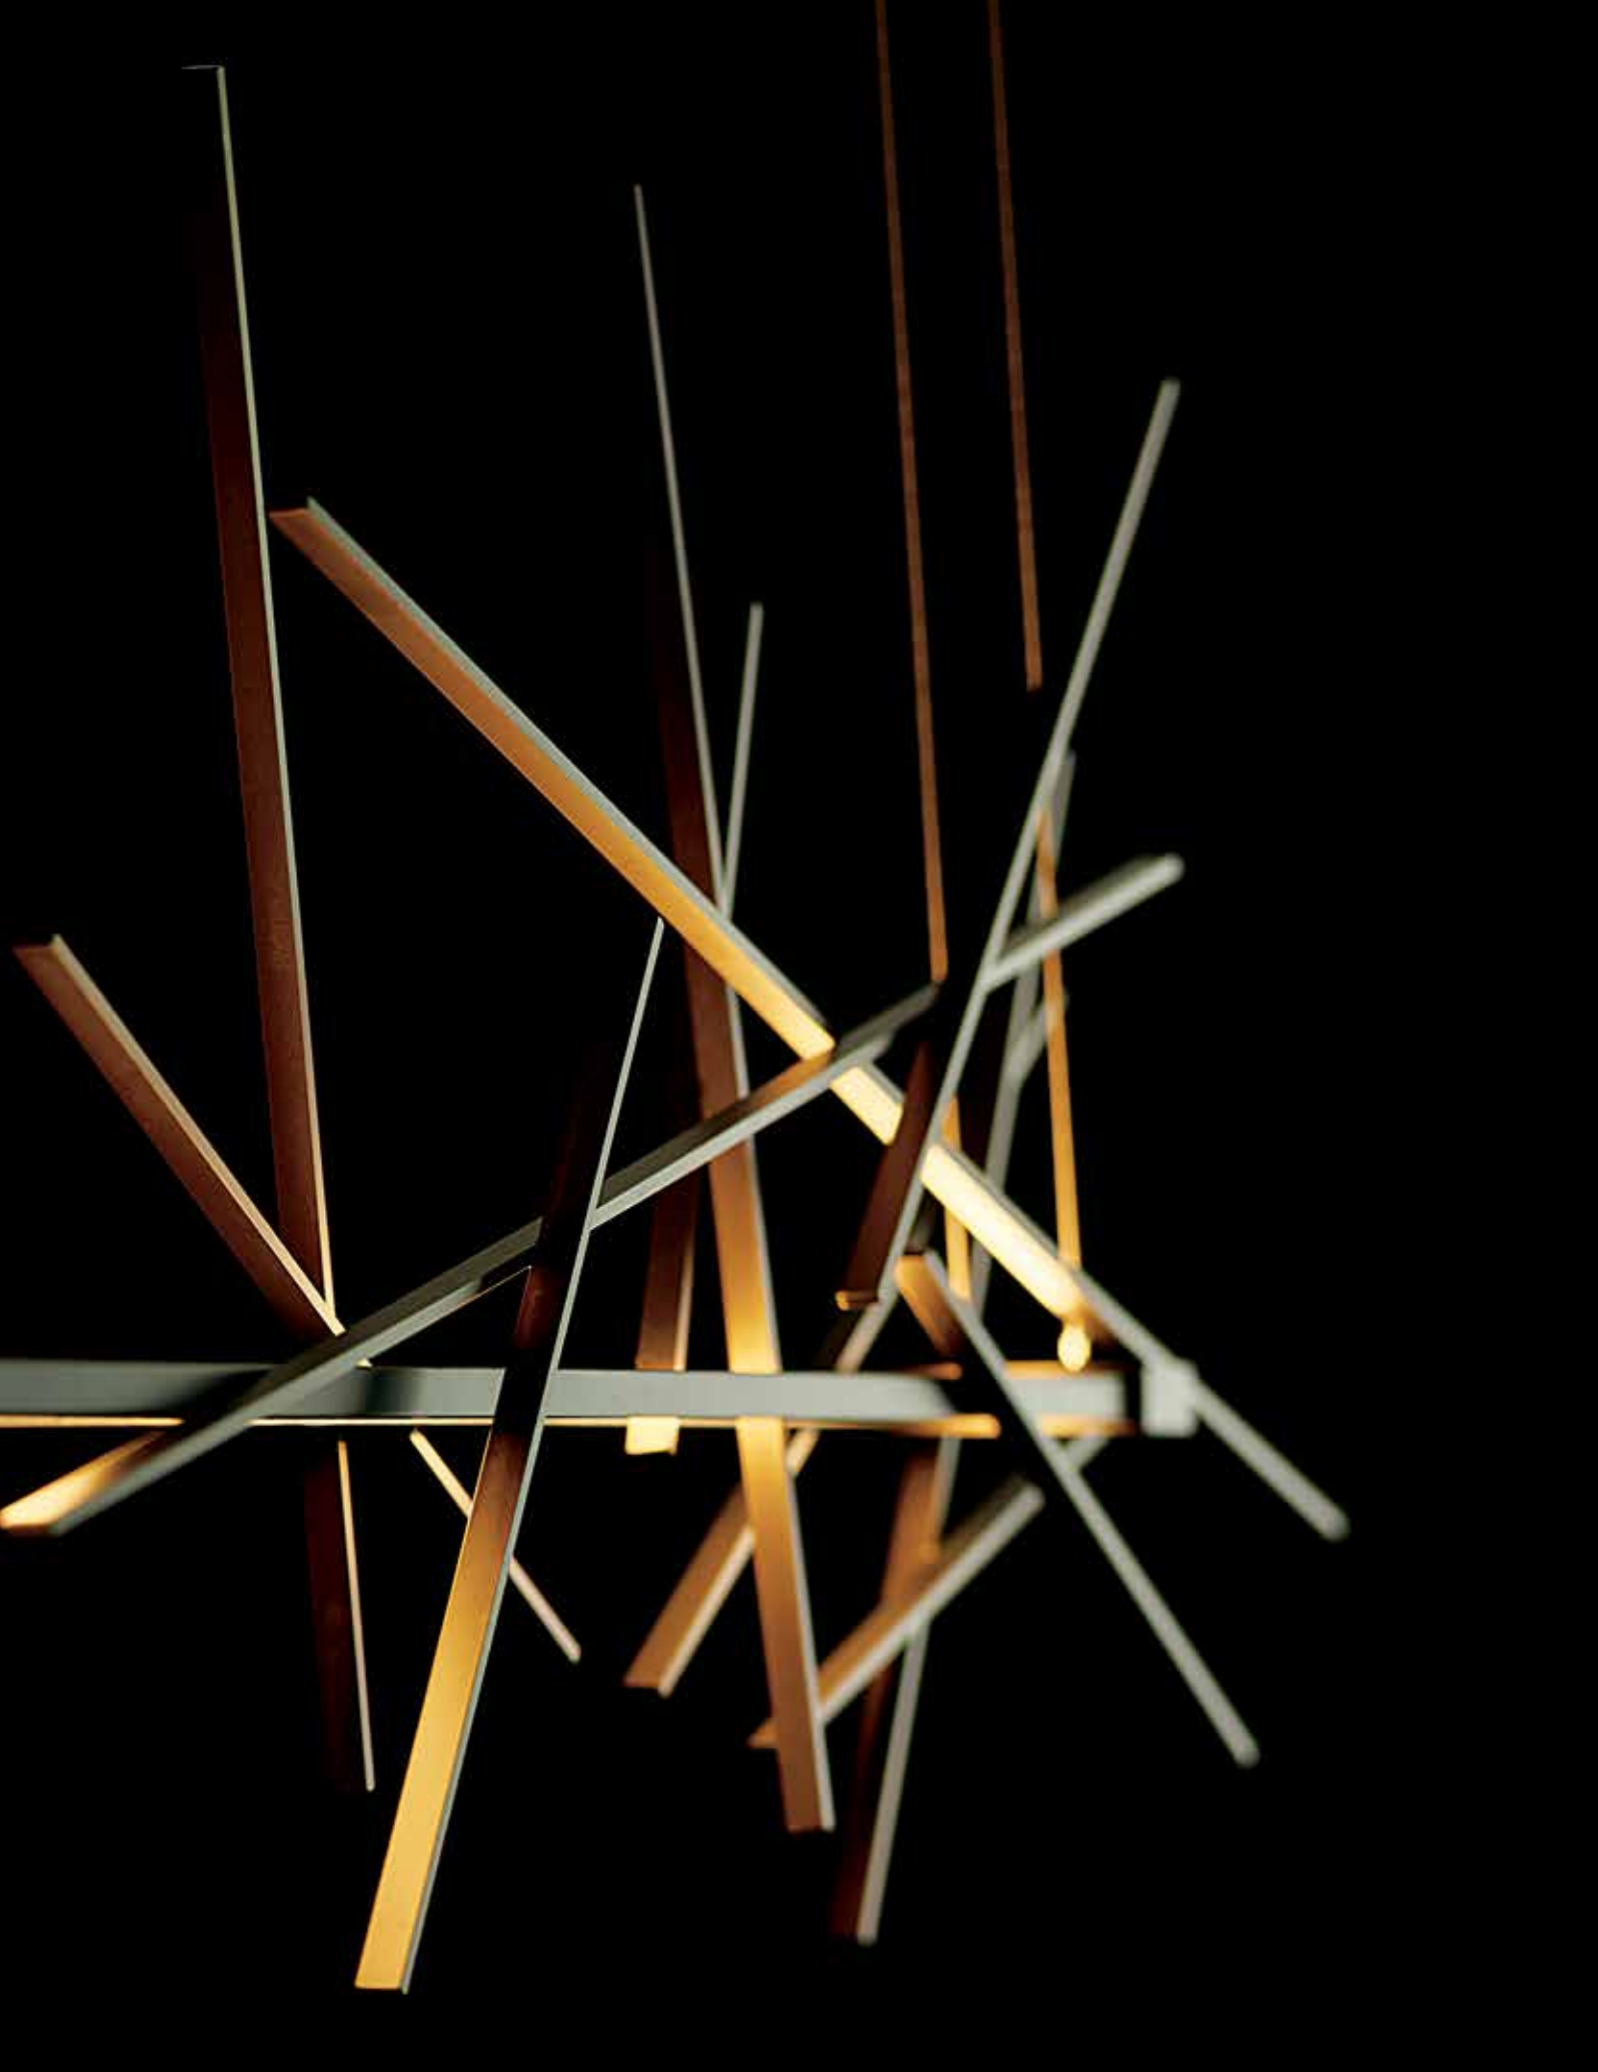

CASCADE • 139778
50.9" w x 5.6" d • dedicated LED lighting
SHOWN: BRONZE FINISH