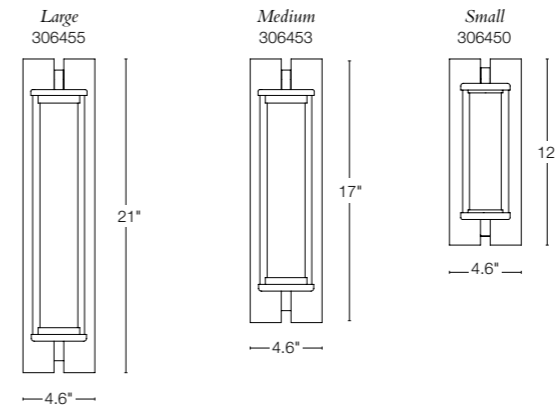

FUSE SCONCE SIZES AVAILABLE

FUSE MEDIUM • 306453 • ALUMINUM SCONCE
17" h x 4.6" w x 6.4" d • BT-15, 100W max
SHOWN: COASTAL BRONZE FINISH / CLEAR GLASS OVER OPAL GLASS