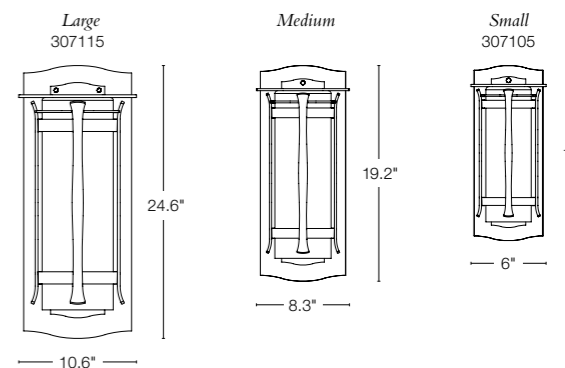

SONORA SCONCE SIZES AVAILABLE