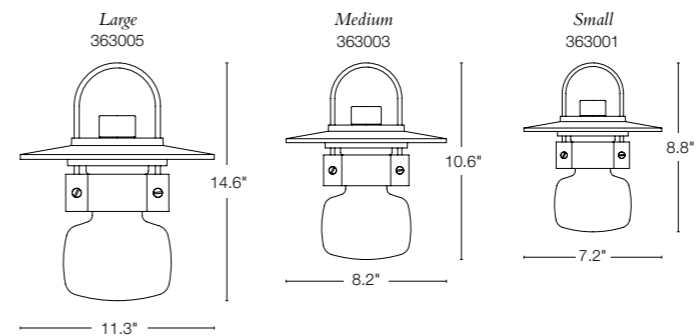

MASON CHAIN-HUNG SIZES AVAILABLE

MASON MEDIUM • 363003 • ALUMINUM PENDANT
10.6" h x 8.2" dia • G9 halogen, 60W max, incl
SHOWN: COASTAL BRONZE FINISH • US PATENT D726,952