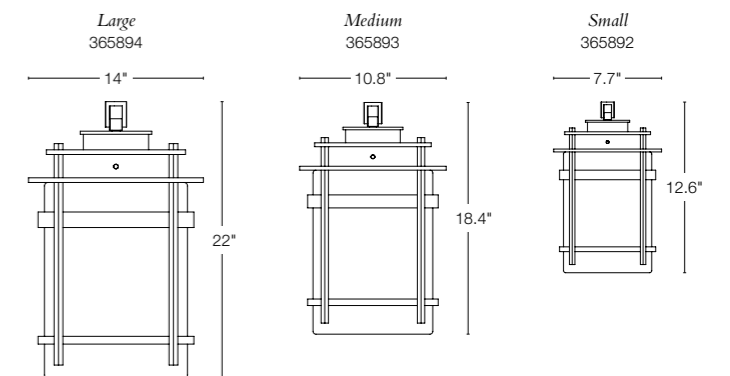

BANDED PENDANT FIXTURE SIZES AVAILABLE