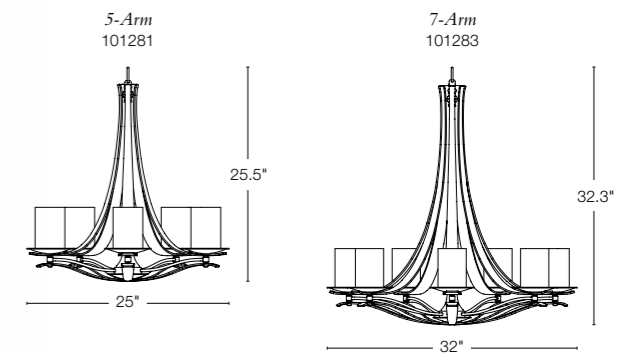

SIZE COMPARISON OF BERCEAU CHANDELIERS

BERCEAU - 101283
32.3" h x 32" dia - B bulbs (7), 60W max (fluorescent avail)
SHOWN: DARK SMOKE FINISH / STONE GLASS TUBES