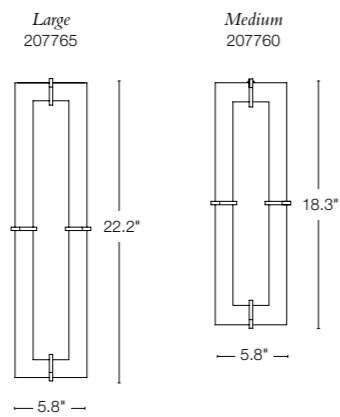

ETHOS SCONCE SIZES AVAILABLE