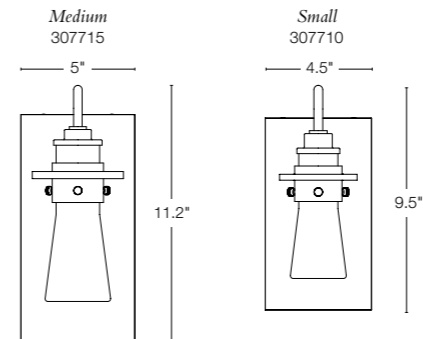

ERLENMEYER SCONCE SIZES AVAILABLE