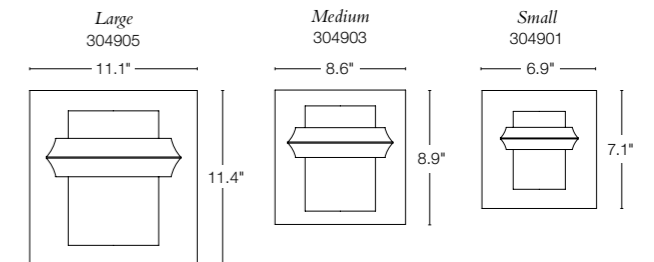

TWILIGHT SCONCE SIZES AVAILABLE