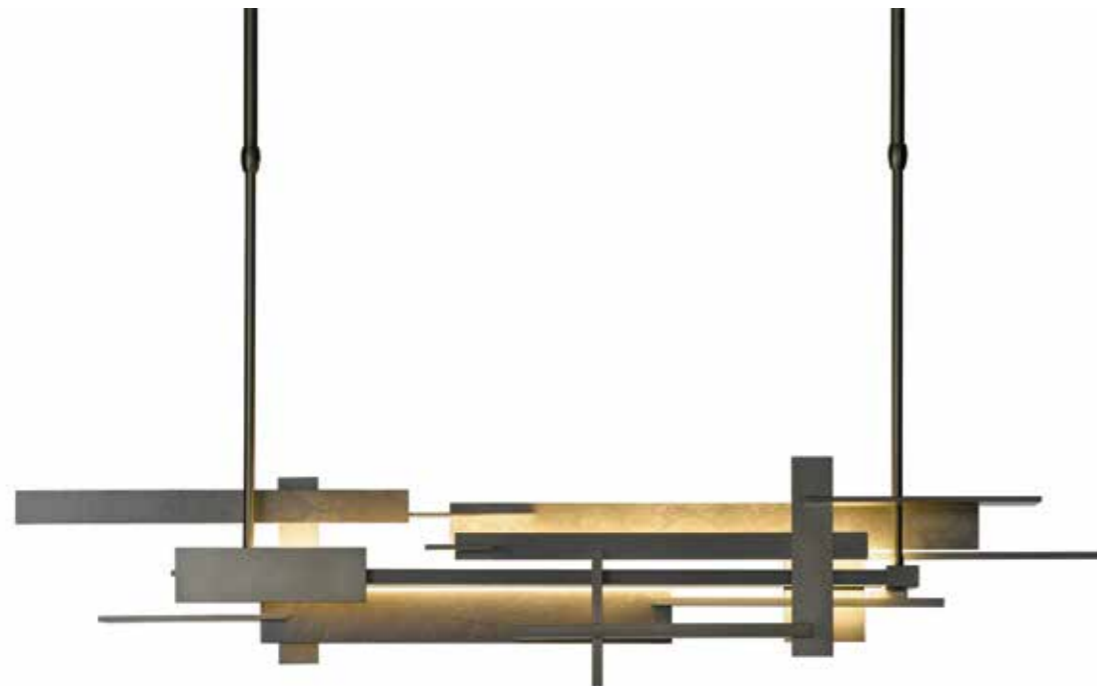

LIFETIME LIMITED WARRANTY
ON ALL PRODUCTS INCLUDING
OUR LED FIXTURES.

PLANAR SMALL • 139718
11" h x 12.1" w x 10.6" d • dedicated LED lighting
SHOWN: DARK SMOKE FINISH • PATENT PENDING