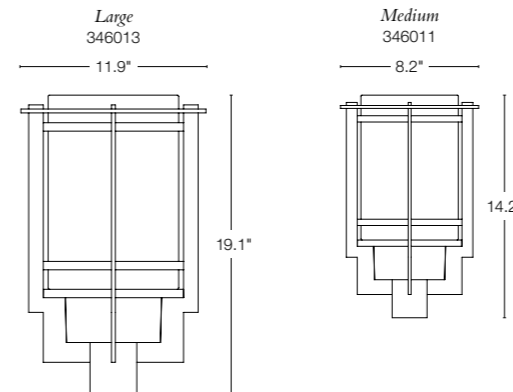

left: **FORGED VERTICAL BAR** • 347288 • ALUMINUM POST LIGHT
22.25" h x 7.5" sq (w/o post) • A19, 150W max (LED avail)
Options available: cover cap, 3" pier mount, 23" h or 71" h square post,
post light and pier mount with round collar
SHOWN: COASTAL NATURAL IRON FINISH / OPAL GLASS

TOUROU POST LIGHT SIZES AVAILABLE