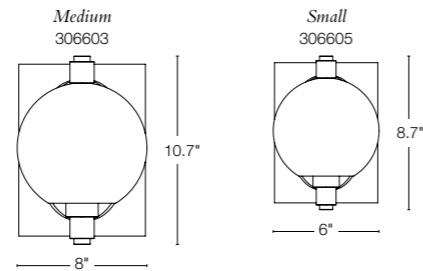

PLUTO WALL SCONCE SIZES AVAILABLE

PLUTO MEDIUM • 306603 • ALUMINUM SCONCE
10.7" h x 8" w x 9.2" d • A19, 100W max
SHOWN: COASTAL BURNISHED STEEL FINISH / CLEAR GLASS