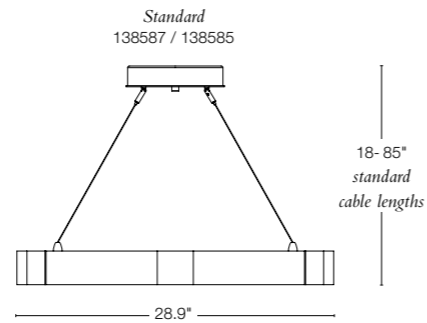

SIZE COMPARISON OF AURA LED PENDANTS