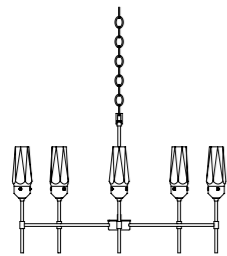

NEW
LUMA

Lustrous jewels of faceted crystal dazzle as they encompass the light source within them. Eye-catching and sophisticated even when unlit, the Luma Collection actualizes the virtues of exceptional materials and fine detail.