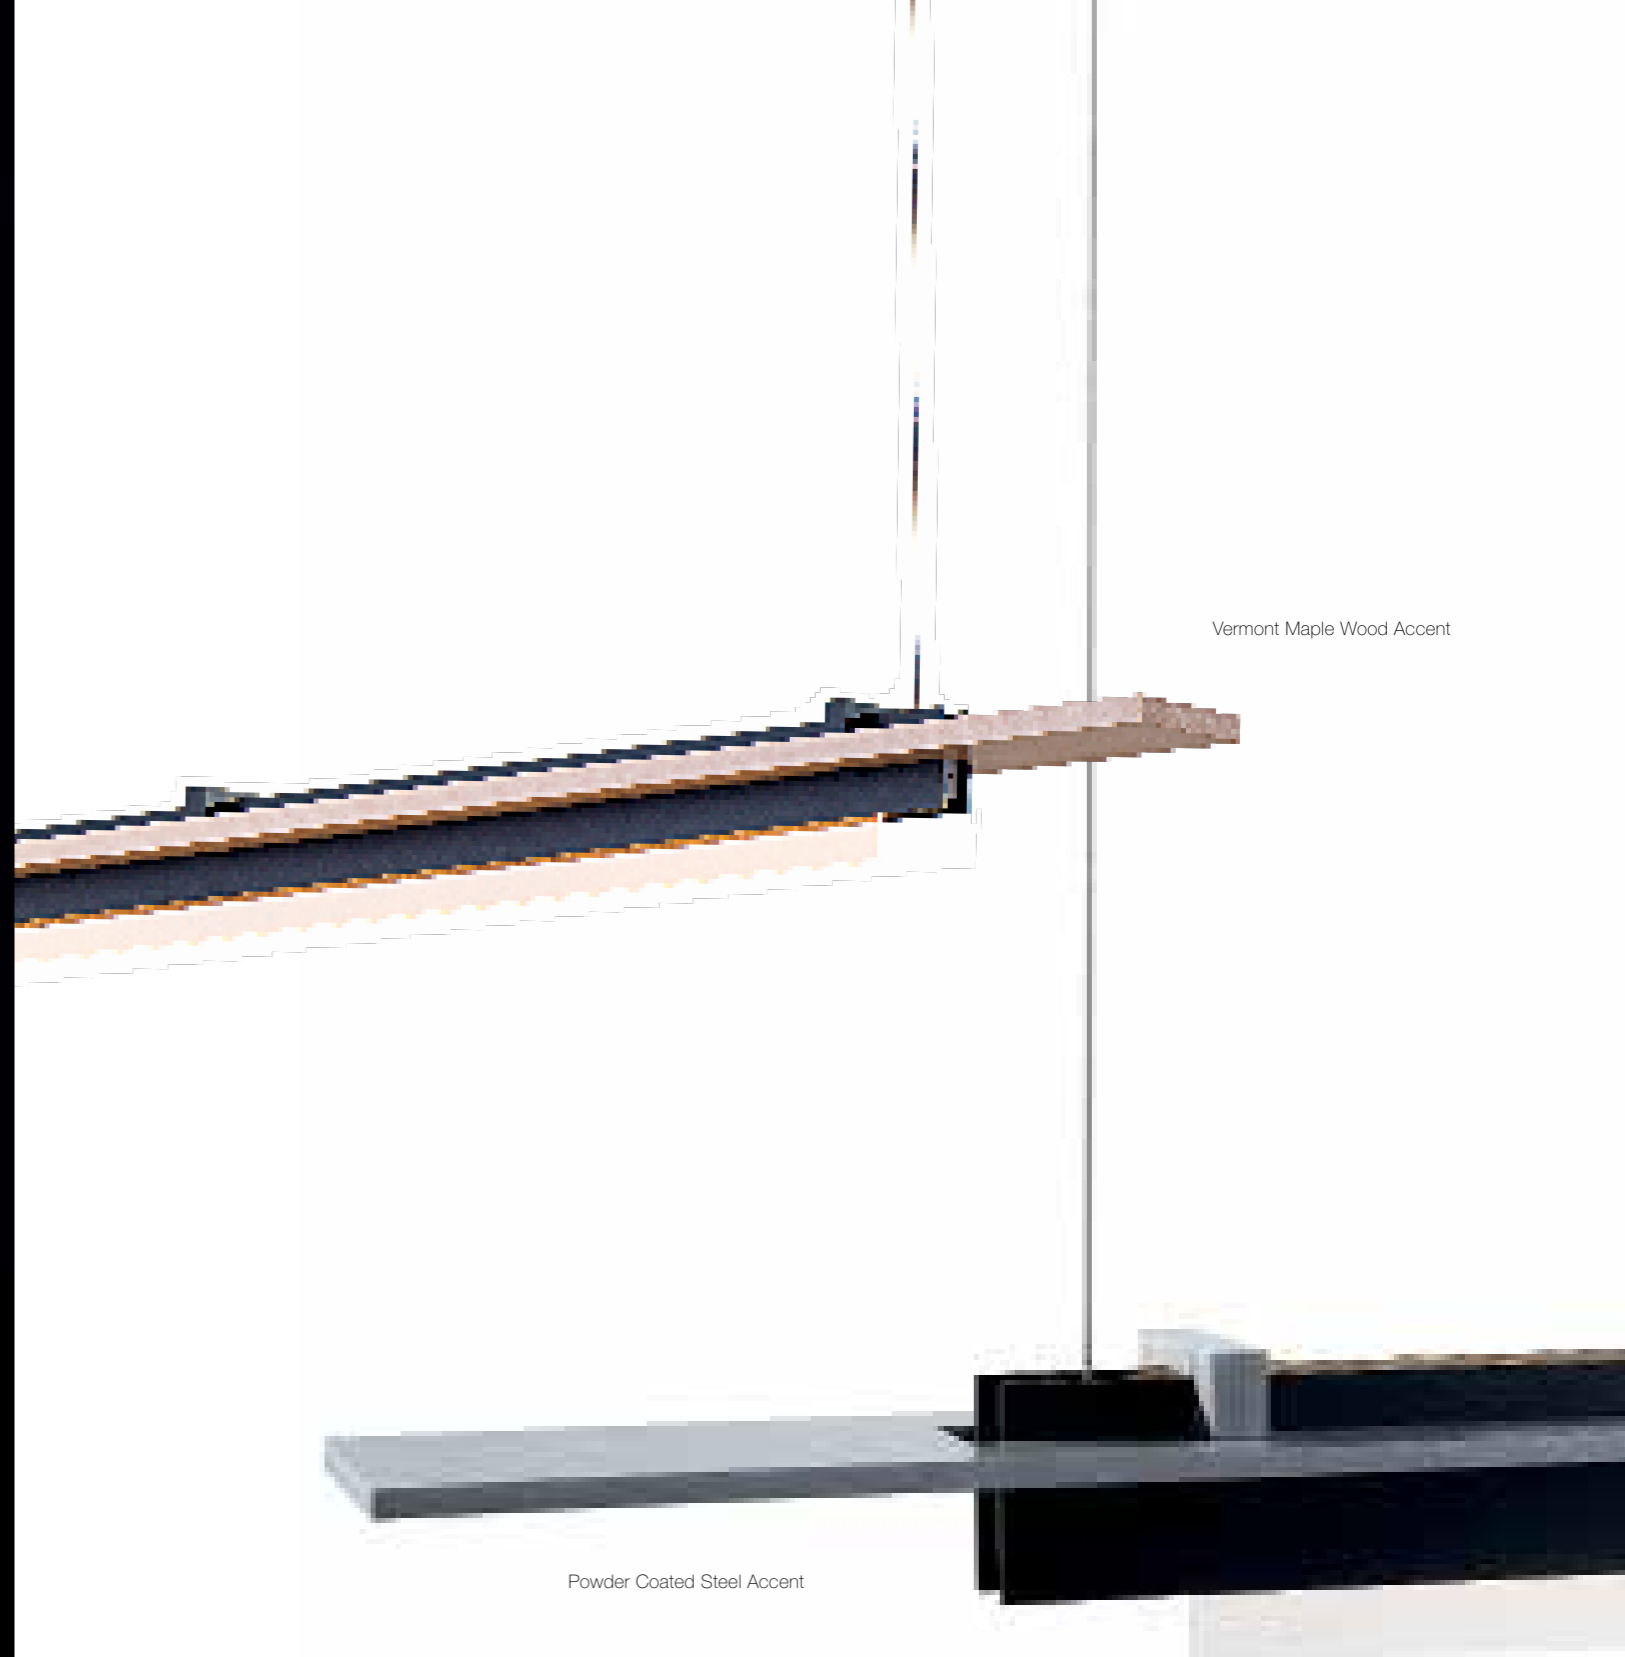

Vermont Maple Wood Accent

Powder Coated Steel Accent

Plank you very much.

Plank Pendant 139920

2.9"H x 48"W x 3"D - dedicated LED lamping

Choose a color/material for accent, and choose a color for LED surround and canopy.