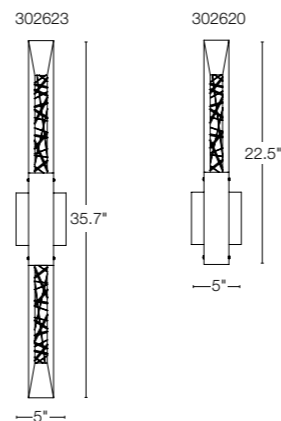

REFRACTION SIZES AVAILABLE