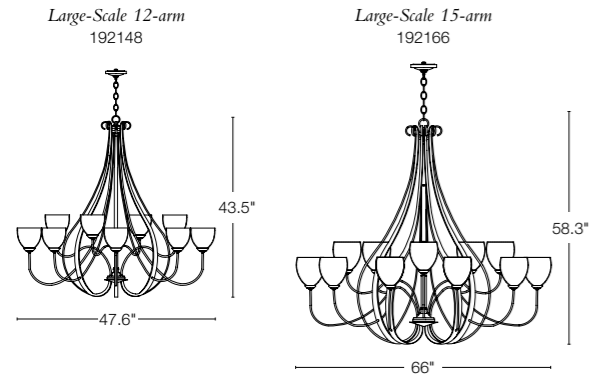

LARGE-SCALE SWEEPING TAPER CHANDELIER SIZES AVAILABLE

SWEEPING TAPER - 101469
26.3" h x 30" dia - B bulbs (9), 60W max
SHOWN: DARK SMOKE FINISH