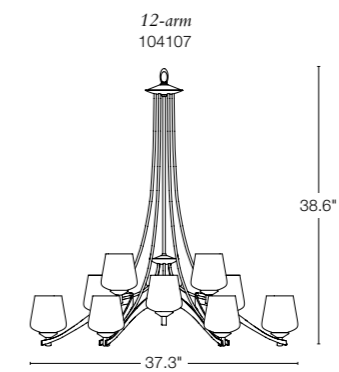

RIBBON CHANDELIERS OPTIONS AVAILABLE