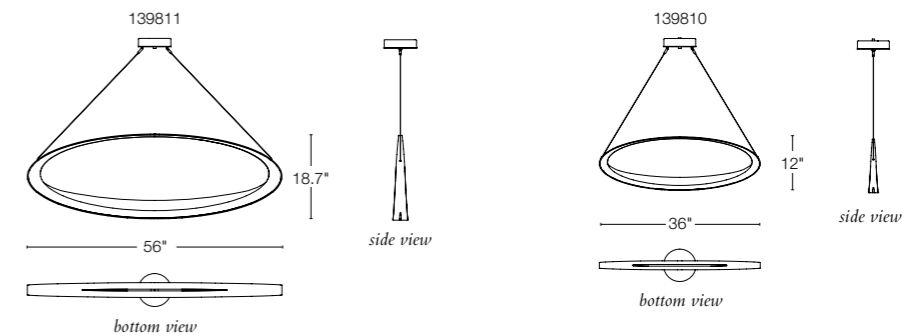

SIZE COMPARISON & ALTERNATE VIEWS OF PENUMBRA PENDANTS