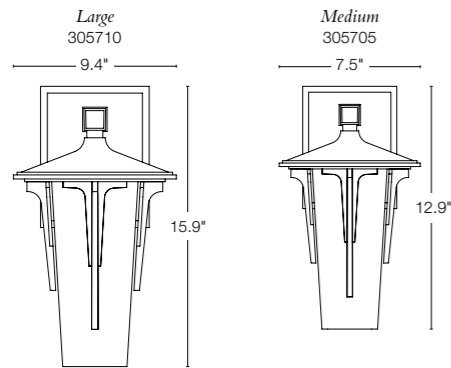

MODERN PRAIRIE SCONCE SIZES AVAILABLE

MODERN PRAIRIE LARGE • 305710 • ALUMINUM SCONCE
15.9" h x 9.4" w x 11.9" d • A19, 100W max
SHOWN: COASTAL BURNISHED STEEL FINISH / PEARL GLASS • US PATENT D722,719