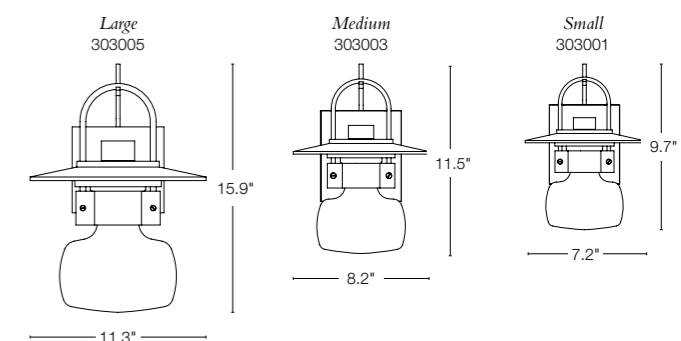

MASON SCONCE SIZES AVAILABLE