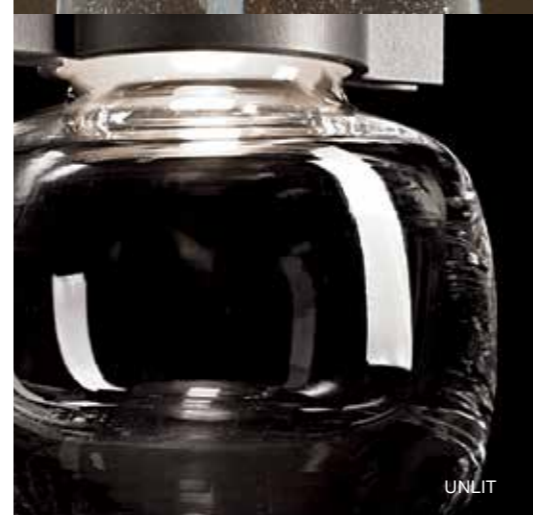

UNLIT

UNLIT