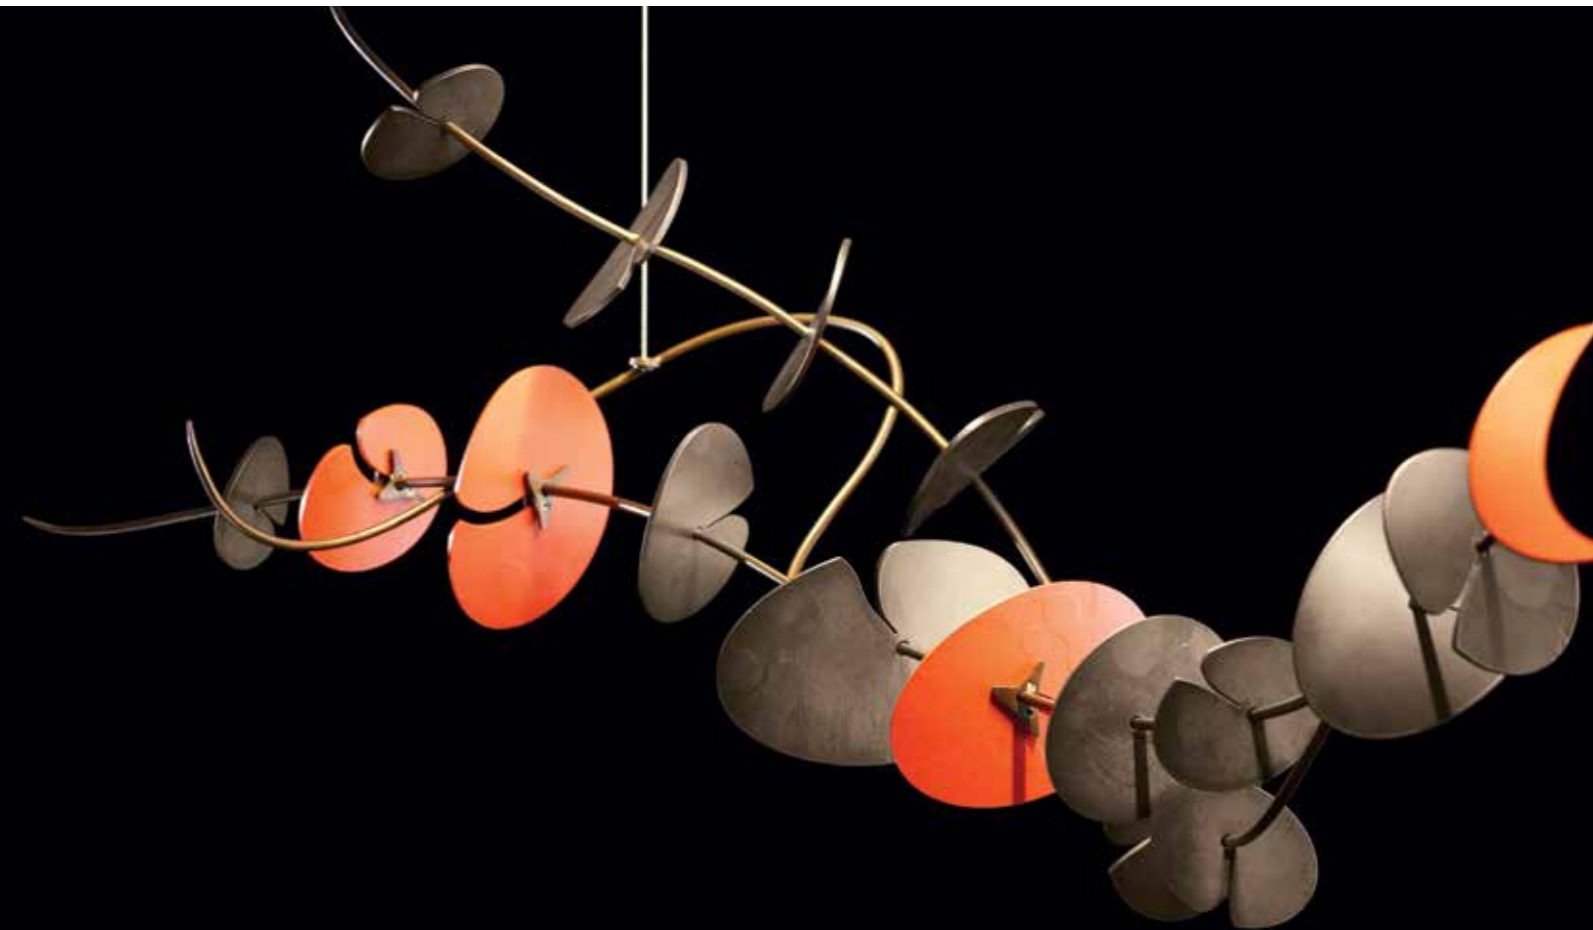

left: **FLUX LARGE** • 136525 • SHOWN: SOFT GOLD FINISH • US PATENT D782,723

**DISQ MEDIUM** • 139710  
13.8" h x 15" dia • dedicated LED lighting  
SHOWN: BURNISHED STEEL FINISH / CORK SHADE

**FLUX LARGE** • 136525 • ALUMINUM  
9.4" h x 39.4" dia • dedicated LED lighting  
SHOWN: SOFT GOLD FINISH • US PATENT D782,723

SHOWN: DARK SMOKE FINISH W/ RED ELEMENTS

Delicate sculptural vines propagate leaves in your choice of steel or glass. The Lily brings bold botanical glamour into any environment.

**CASCADE** • 139778  
50.9" w x 5.6" d • dedicated LED lighting  
SHOWN: BRONZE FINISH