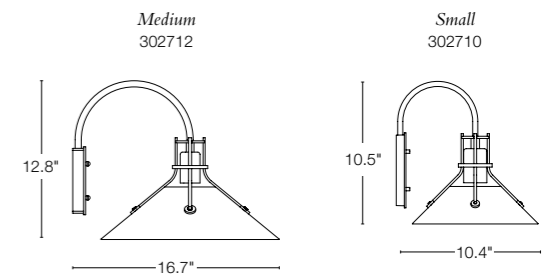

HENRY SCONCE SIZES AVAILABLE