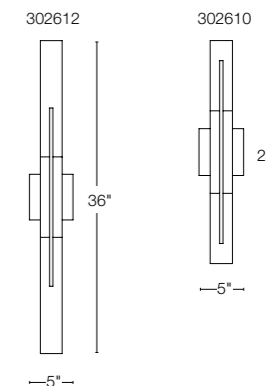

CENTRE SIZES AVAILABLE