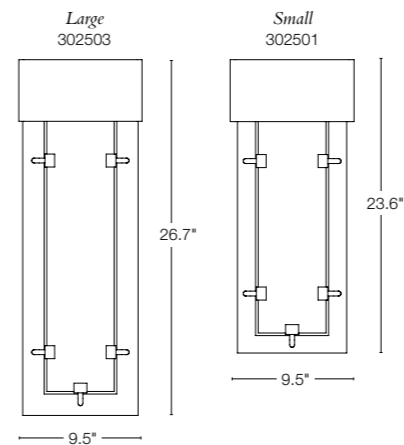

URSA SCONCE SIZES AVAILABLE

URSA LARGE • 302503 • ALUMINUM SCONCE
26.7" h x 9.5" w x 3.7" d • ADA • dedicated LED lamping
SHOWN: COASTAL DARK SMOKE FINISH