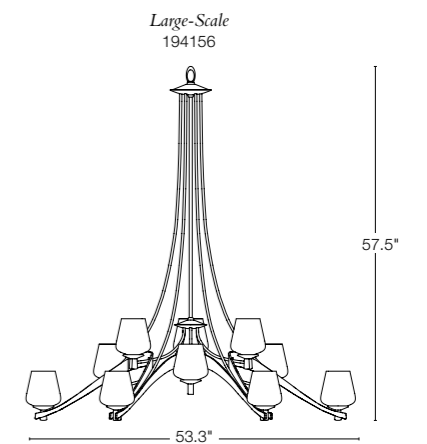

RIBBON CHANDELIERS OPTIONS AVAILABLE