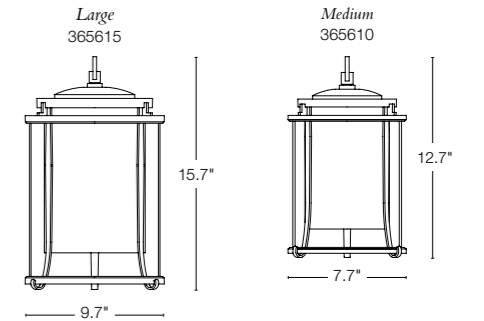

PORTICO SCONCE SIZES AVAILABLE

**MERIDIAN MEDIUM** • 365605 • ALUMINUM SEMI-FLUSH  
12.6" h x 7.7" dia • A19, 100W max (LED avail)  
SHOWN: COASTAL BRONZE FINISH / SEEDED GLASS OVER OPAL GLASS

**MERIDIAN MEDIUM** • 365610 • ALUMINUM PENDANT  
12.7" h x 7.7" dia • A19, 100W max (LED avail)  
SHOWN: COASTAL BURNISHED STEEL FINISH / SEEDED GLASS OVER OPAL GLASS

MERIDIAN CHAIN-HUNG SIZES AVAILABLE

**MERIDIAN** • 345610 • ALUMINUM POST LIGHT  
14.4" h x 9.7" dia (without post) • A19, 100W max  
71" h x 3" dia post, 3" pier mount, & base cover sold separately  
SHOWN: COASTAL DARK SMOKE FINISH / SEEDED GLASS OVER OPAL GLASS