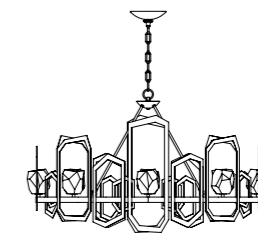

GATSBY

Hand-cut and polished crystals adorn this magnum opus of luxury lighting. Avant-garde design pairs with a penchant for being the center of attention; the Gatsby lives up to its namesake with opulence and a larger than life presence.