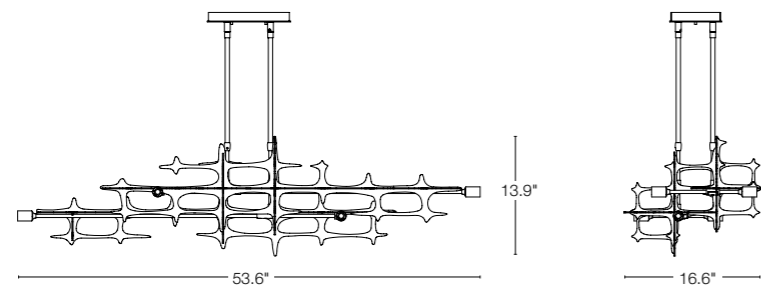

GRID

NEW GRID - 136385
13.9" h x 53.6" w x 16.6" d - B bulbs (6), 60W max
SHOWN: BURNISHED STEEL FINISH

The contrast of metal, bare bulbs, and contemporary styling, give the Grid Pendant a distinctive industrial vibe. A bold grid pattern makes this pendant a savvy choice.

WIDTH & DEPTH VIEWS OF THE GRID PENDANT