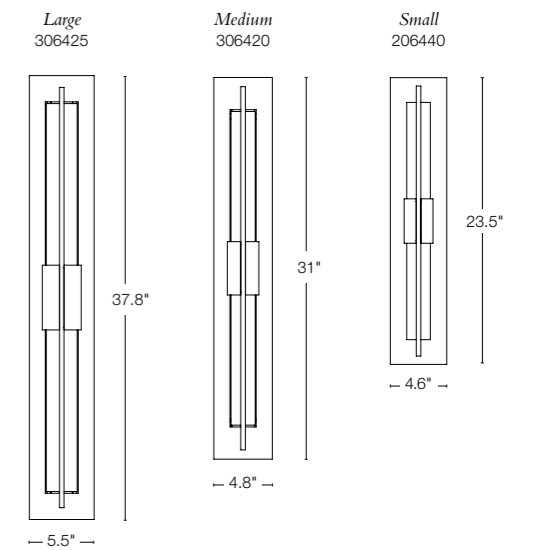

DOUBLE AXIS SCONCE SIZES AVAILABLE